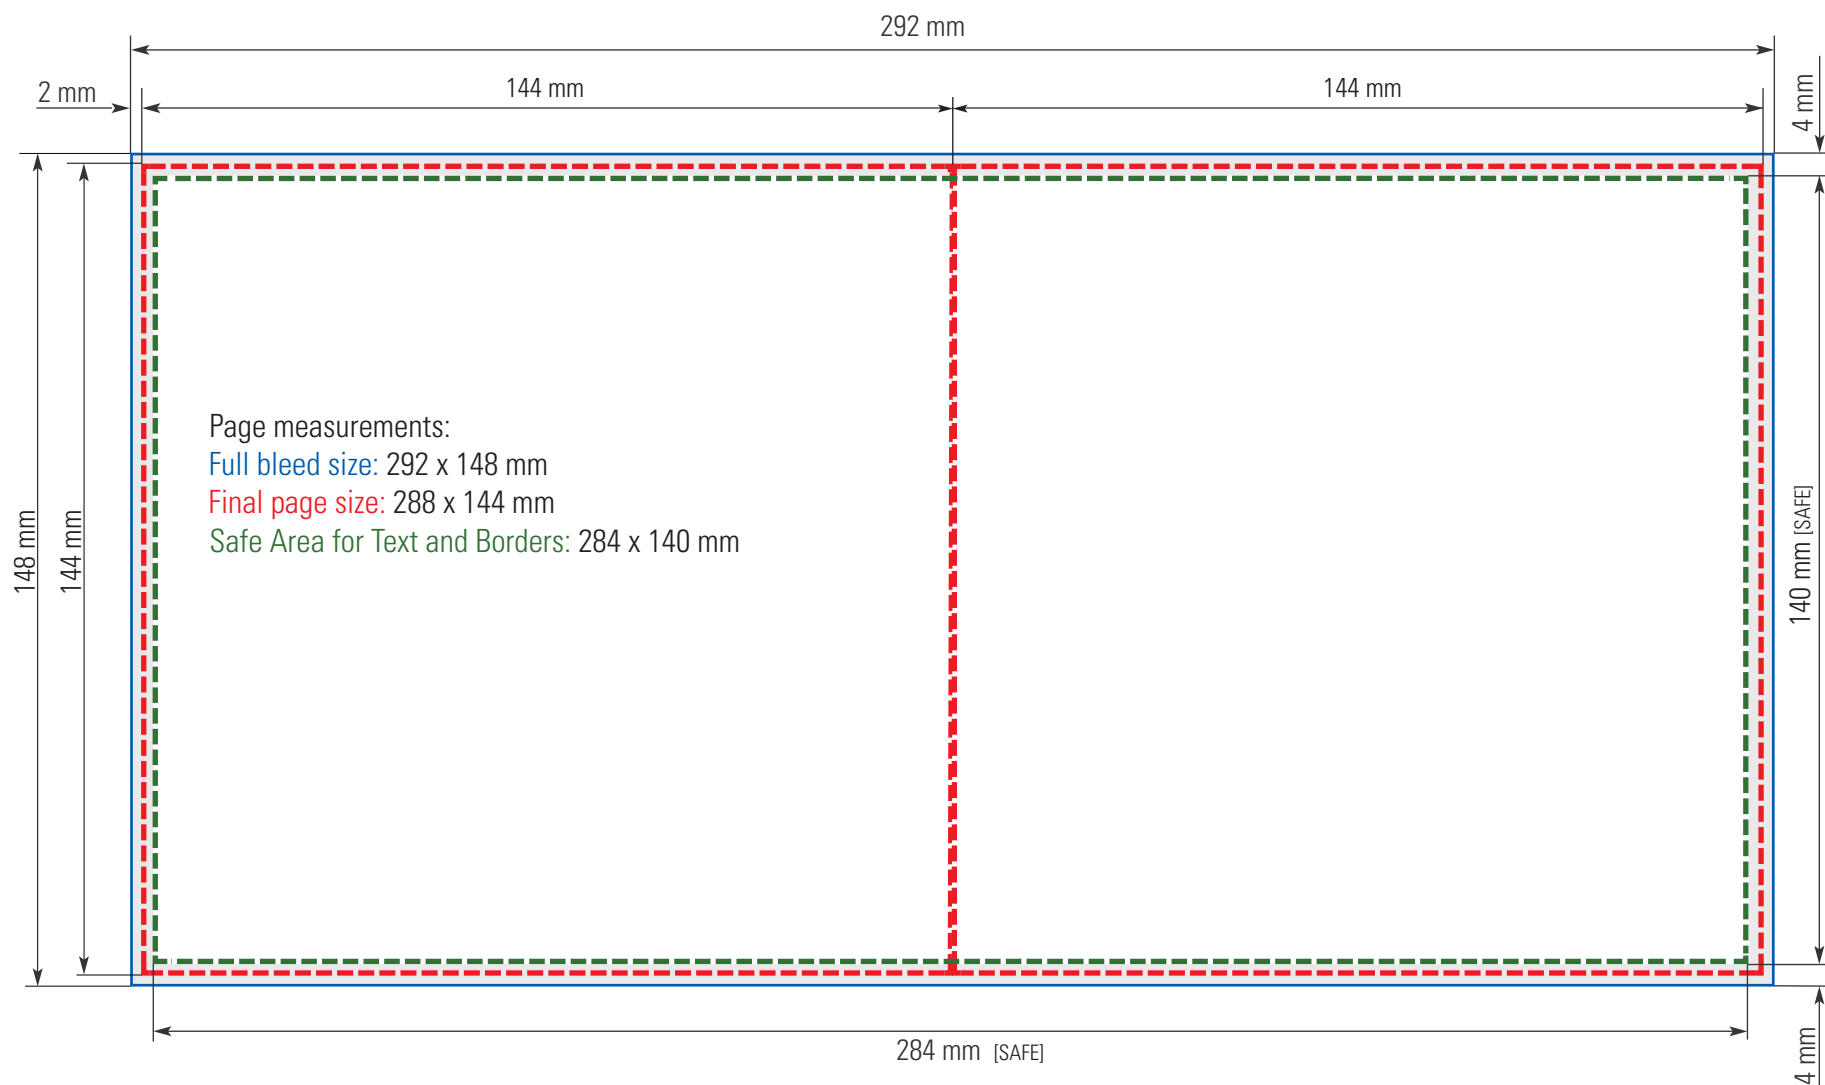

Pearl Album 15 x 15 cm (≈ 6 x 6")

FULL SPREAD