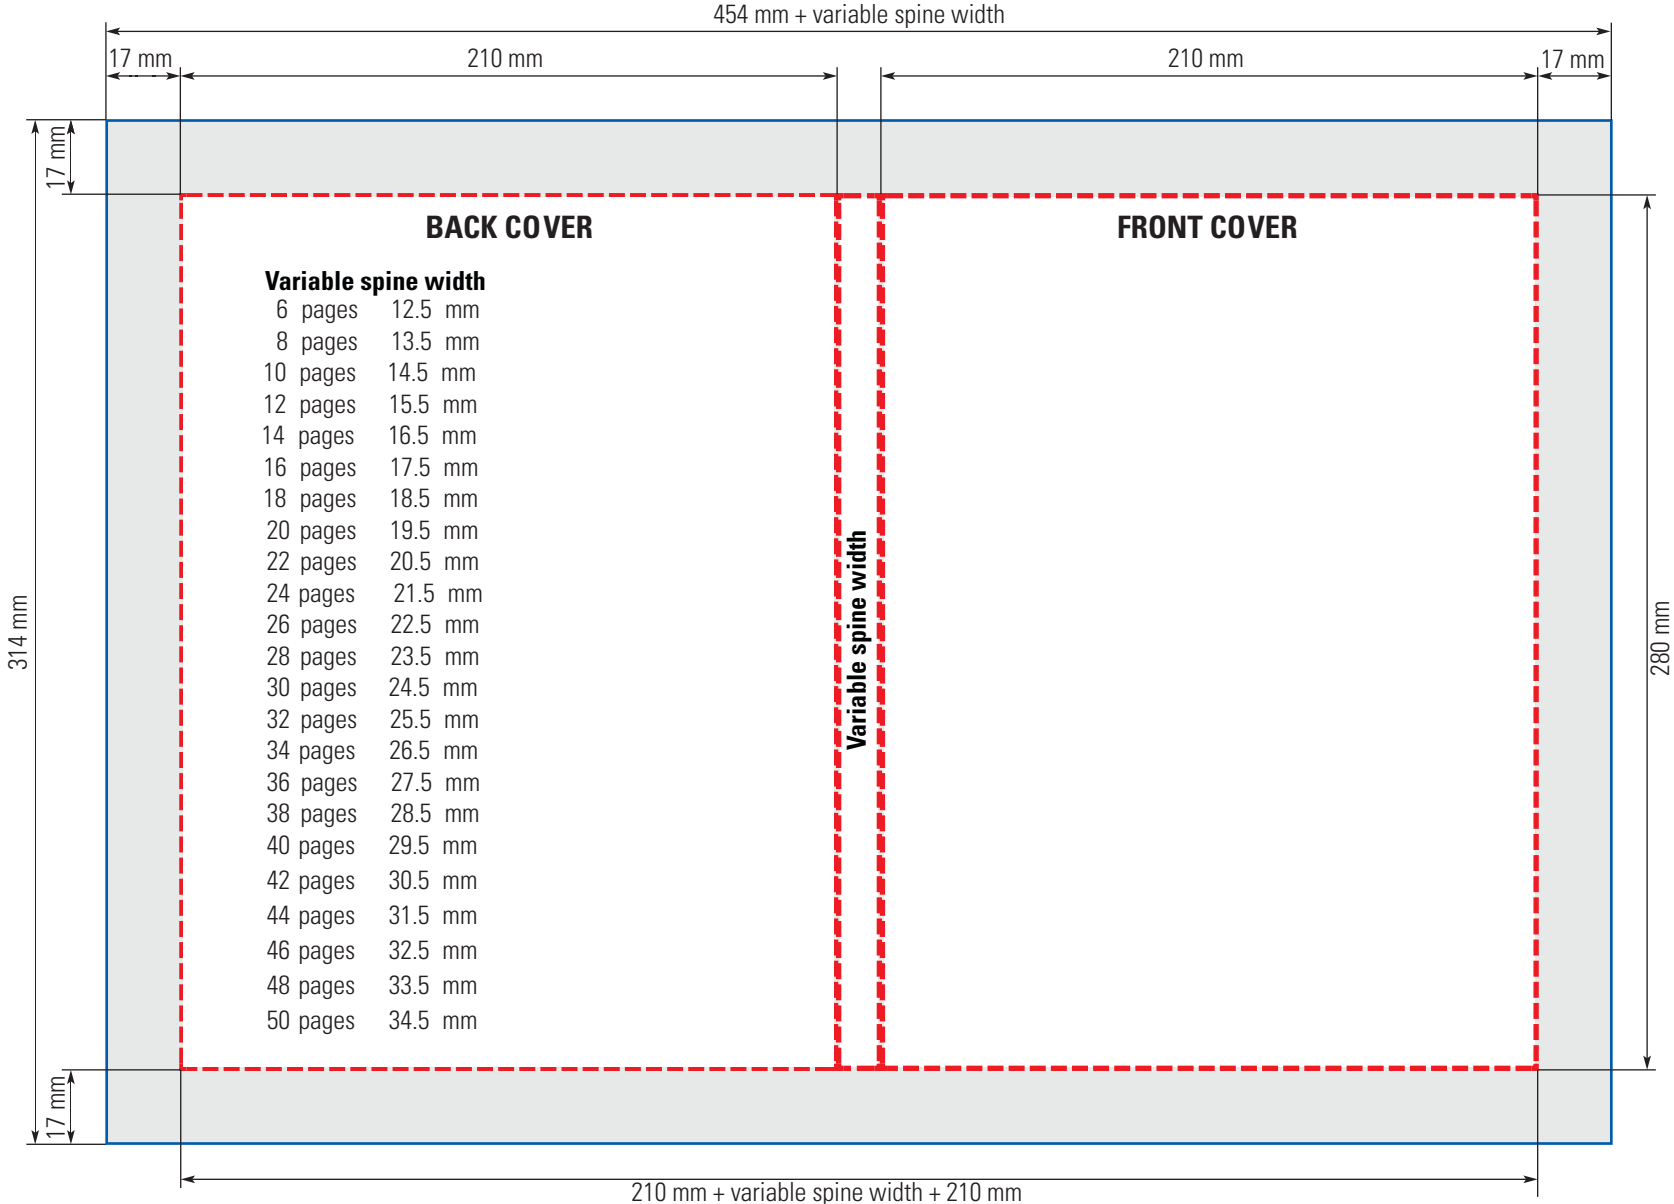

FULL SPREAD

Pearl Album 15x20 cm (≈ 6x8 in.)

COVER

Pearl Album 20x15 cm (≈ 8x6 in.)

SINGLE PAGES

Pearl Album 20x15 cm (≈ 8x6 in.)
FULL SPREAD

Pearl Album 20x15 cm (≈ 8x6 in.)

COVER

COVER

Pearl Album 21x28 cm (≈ 8½x11 in.)

SINGLE PAGES

Pearl Album 21x28 cm (≈ 8½x11 in.)

FULL SPREAD

Pearl Album 21x28 cm (≈ 8½x11 in.)

COVER

Pearl Album 24 x 24 cm ($\approx 9\frac{1}{2} \times 9\frac{1}{2}$ ")
SINGLE PAGES

Pearl Album 24 x 24 cm ($\approx 9\frac{1}{2}$ x $9\frac{1}{2}$ ")

FULL SPREAD

Pearl Album 24 x 24 cm ($\approx 9\frac{1}{2} \times 9\frac{1}{2}$ ")

COVER

Pearl Album 28x21 cm (≈ 8 ½ x 11")

SINGLE PAGES

Pearl Album 28x21 cm ($\approx 8 \frac{1}{2} \times 11''$)

FULL SPREAD

Pearl Album 28x21 cm (≈ 8 ½ x 11")

COVER

Pearl Album 30 x 30 cm (≈ 12 x 12")

SINGLE PAGES

Pearl Album 30 x 30 cm (≈ 12 x 12")

COVER