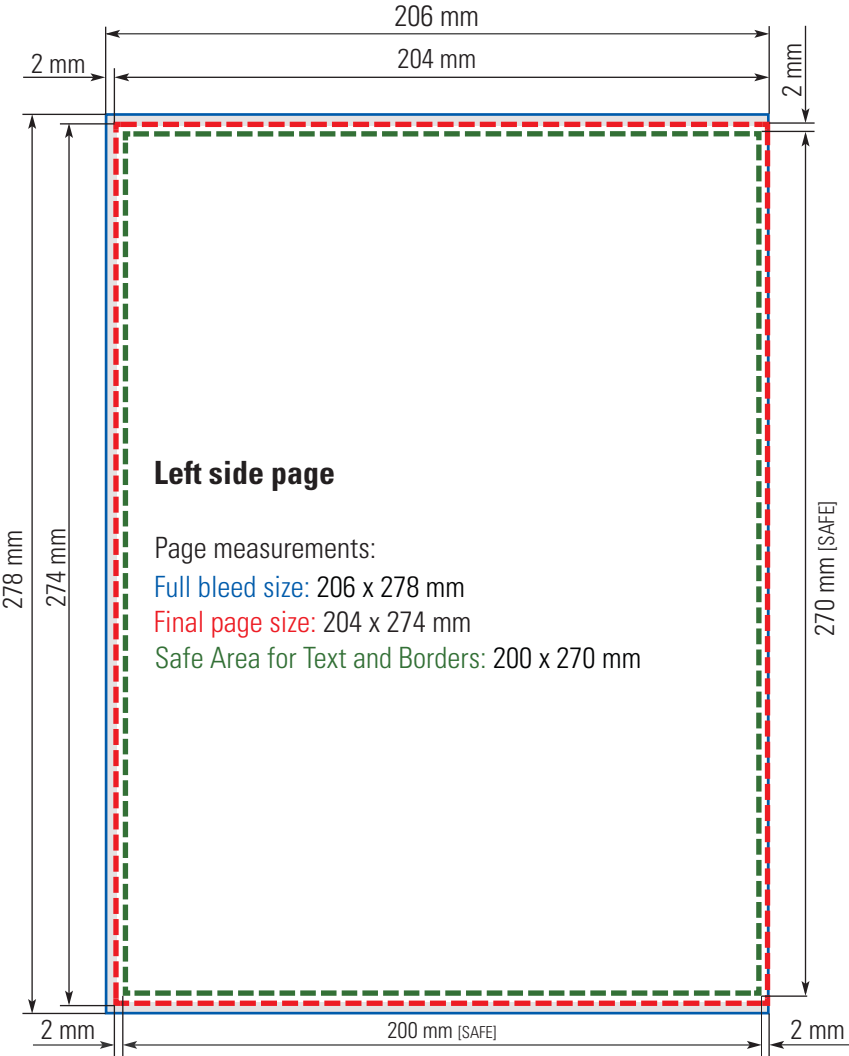

Pearl Album 21 x 21 cm ($\approx 8\frac{1}{4} \times 8\frac{1}{4}$ ")

SINGLE PAGES

Pearl Album 21 x 21 cm ($\approx 8\frac{1}{4} \times 8\frac{1}{4}$ ")
FULL SPREAD

Pearl Album 21 x 21 cm ($\approx 8\frac{1}{4} \times 8\frac{1}{4}$ ")

COVER

Pearl Album 21x28 cm (≈ 8½x11 in.)

SINGLE PAGES

Pearl Album 21x28 cm (≈ 8½x11 in.)

FULL SPREAD

Pearl Album 21x28 cm (≈ 8½x11 in.)

COVER

Pearl Album 24 x 24 cm ($\approx 9\frac{1}{2} \times 9\frac{1}{2}$ ")
SINGLE PAGES

Pearl Album 24 x 24 cm ($\approx 9\frac{1}{2}$ x $9\frac{1}{2}$ ")

FULL SPREAD

Pearl Album 24 x 24 cm ($\approx 9\frac{1}{2} \times 9\frac{1}{2}$ ")

COVER

Pearl Album 28x21 cm (≈ 8 ½ x 11")

SINGLE PAGES

Pearl Album 28x21 cm ($\approx 8 \frac{1}{2} \times 11''$)

FULL SPREAD

Pearl Album 28x21 cm (≈ 8 ½ x 11")

COVER

Pearl Album 30 x 30 cm (≈ 12 x 12")

SINGLE PAGES

Pearl Album 30 x 30 cm (≈ 12 x 12")

COVER