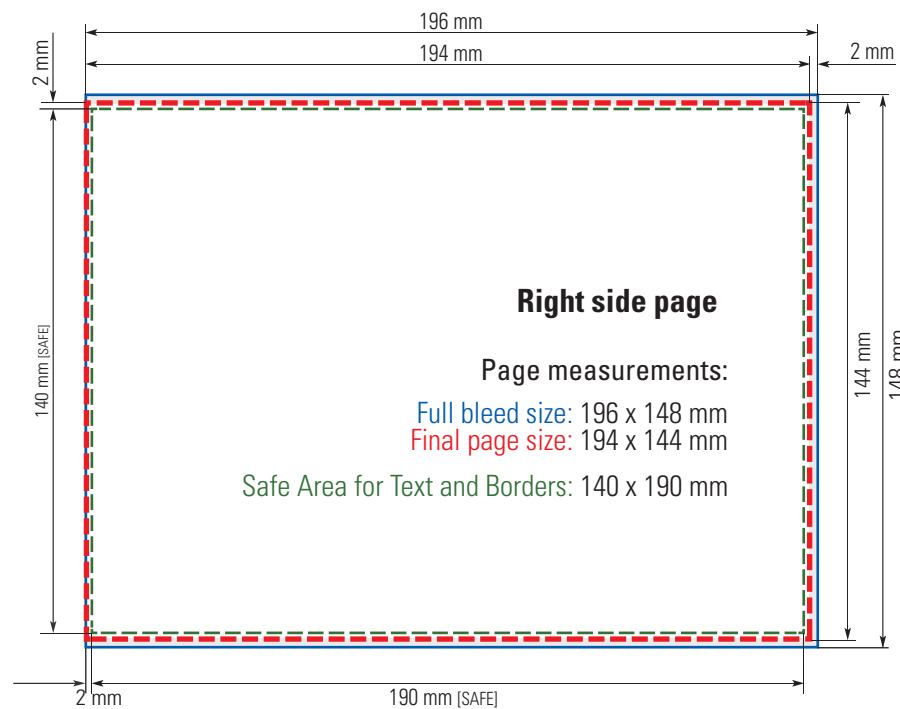

FULL SPREAD

Pearl Album 15x20 cm (≈ 6x8 in.)

COVER

Pearl Album 20x15 cm (≈ 8x6 in.)

SINGLE PAGES

Pearl Album 20x15 cm (≈ 8x6 in.)
FULL SPREAD

Pearl Album 20x15 cm (≈ 8x6 in.)

COVER

COVER

Pearl Album 21x28 cm (≈ 8½x11 in.)

SINGLE PAGES

Pearl Album 21x28 cm (≈ 8½x11 in.)

FULL SPREAD

Pearl Album 21x28 cm (≈ 8½x11 in.)

COVER

Pearl Album 24 x 24 cm ($\approx 9\frac{1}{2} \times 9\frac{1}{2}$ ")
SINGLE PAGES

Pearl Album 24 x 24 cm ($\approx 9\frac{1}{2}$ x $9\frac{1}{2}$ ")

FULL SPREAD

Pearl Album 24 x 24 cm ($\approx 9\frac{1}{2} \times 9\frac{1}{2}$ ")

COVER

Pearl Album 28x21 cm (≈ 8 ½ x 11")

SINGLE PAGES

Pearl Album 28x21 cm ($\approx 8 \frac{1}{2} \times 11''$)

FULL SPREAD

Pearl Album 28x21 cm (≈ 8 ½ x 11")

COVER

Pearl Album 30 x 30 cm (≈ 12 x 12")

SINGLE PAGES

Pearl Album 30 x 30 cm (≈ 12 x 12")

COVER