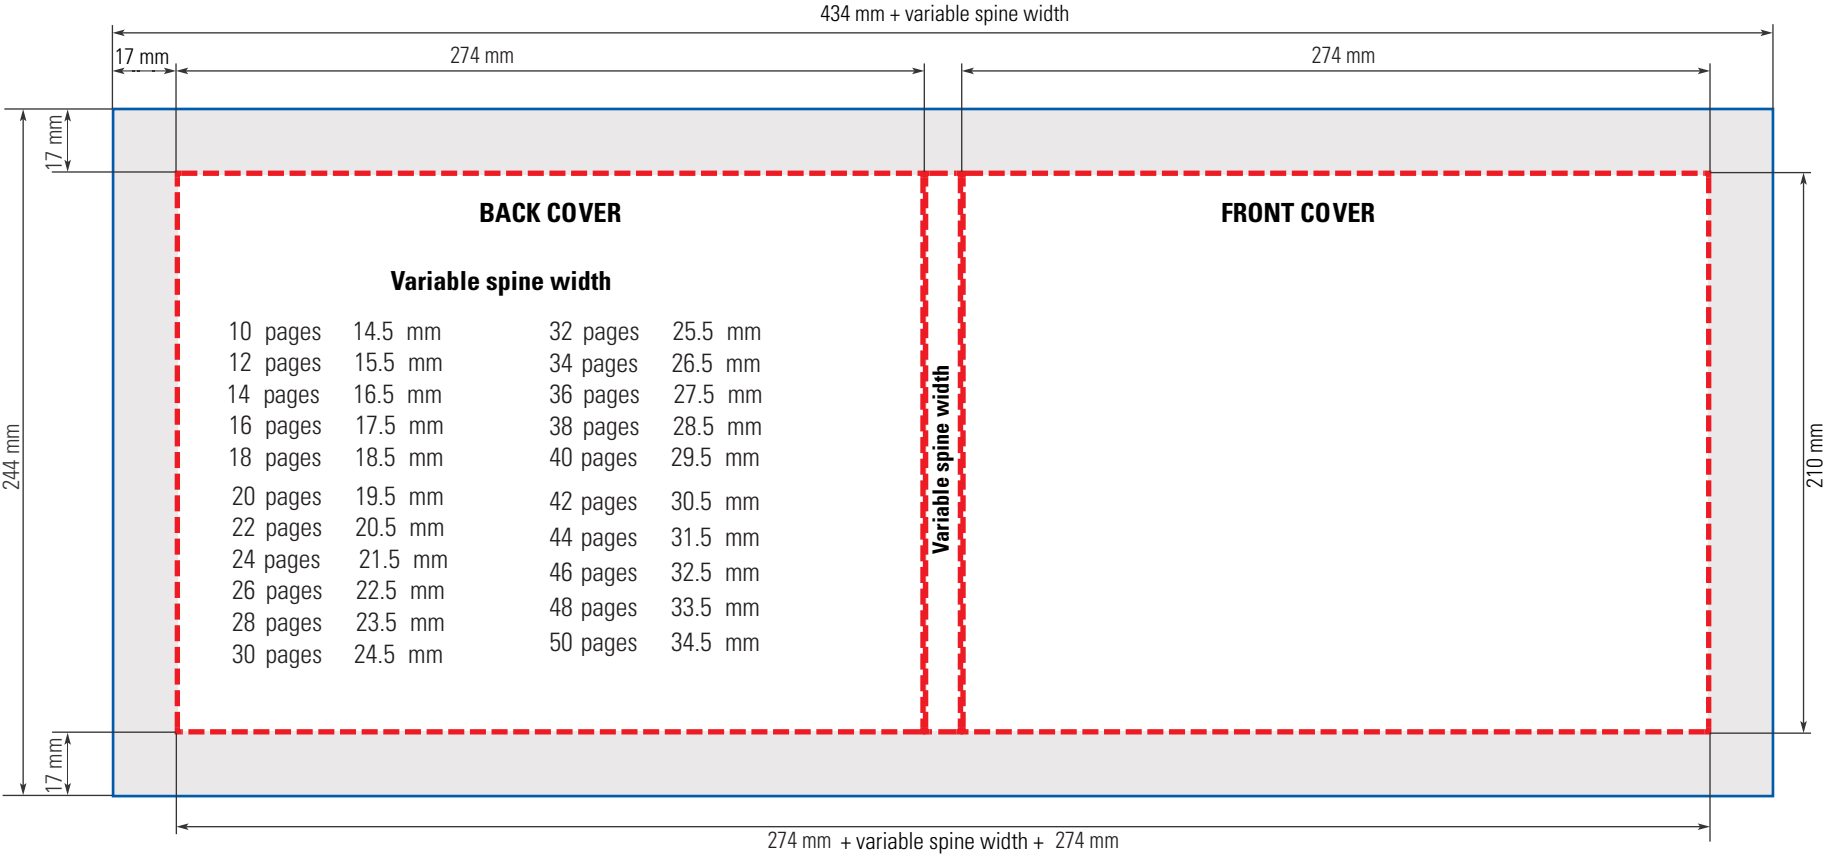

FULL SPREAD

Pearl Album 15x20 cm (≈ 6x8 in.)

COVER

Pearl Album 20x15 cm (≈ 8x6 in.)

SINGLE PAGES

Pearl Album 20x15 cm (≈ 8x6 in.)
FULL SPREAD

Pearl Album 20x15 cm (≈ 8x6 in.)

COVER

COVER

Pearl Album 21x28 cm (≈ 8½x11 in.)

SINGLE PAGES

Pearl Album 21x28 cm (≈ 8½x11 in.)

FULL SPREAD

Pearl Album 21x28 cm (≈ 8½x11 in.)

COVER

Pearl Album 24 x 24 cm ($\approx 9\frac{1}{2} \times 9\frac{1}{2}$ ")
SINGLE PAGES

Pearl Album 24 x 24 cm ($\approx 9\frac{1}{2}$ x $9\frac{1}{2}$ ")

FULL SPREAD

Pearl Album 24 x 24 cm ($\approx 9\frac{1}{2} \times 9\frac{1}{2}$ ")

COVER

Pearl Album 28x21 cm (≈ 8 ½ x 11")

SINGLE PAGES

Pearl Album 28x21 cm ($\approx 8 \frac{1}{2} \times 11''$)

FULL SPREAD

Pearl Album 28x21 cm (≈ 8 ½ x 11")

COVER

Pearl Album 30 x 30 cm (≈ 12 x 12")

SINGLE PAGES

Pearl Album 30 x 30 cm (≈ 12 x 12")

COVER