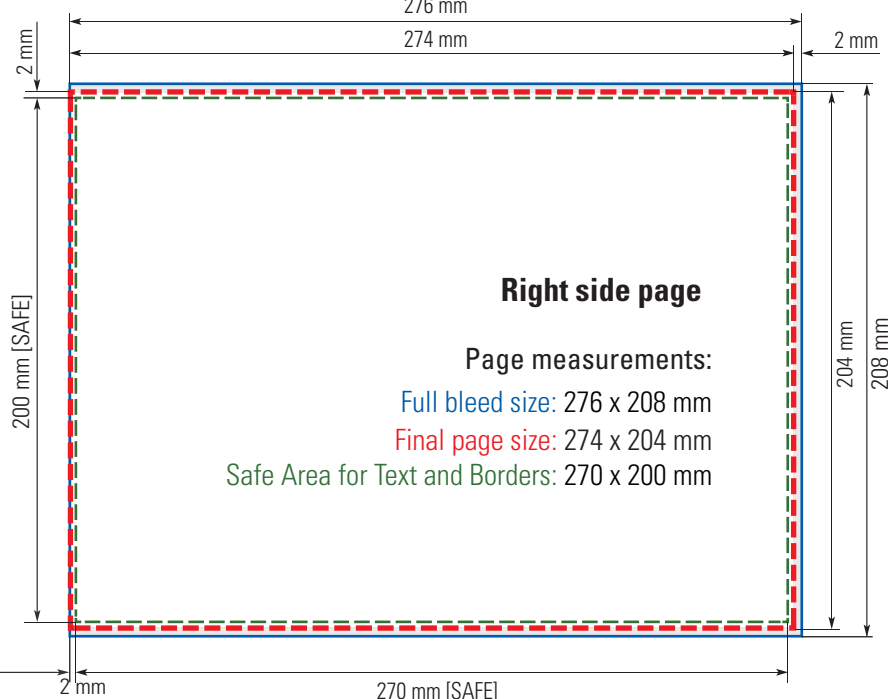

FULL SPREAD

Pearl Album 15x20 cm (≈ 6x8 in.)

COVER

Pearl Album 20x15 cm (≈ 8x6 in.)

SINGLE PAGES

Pearl Album 20x15 cm (≈ 8x6 in.)
FULL SPREAD

Pearl Album 20x15 cm (≈ 8x6 in.)

COVER

COVER

Pearl Album 21x28 cm (≈ 8½x11 in.)

SINGLE PAGES

Pearl Album 21x28 cm (≈ 8½x11 in.)

FULL SPREAD

Pearl Album 21x28 cm (≈ 8½x11 in.)

COVER

Pearl Album 24 x 24 cm ($\approx 9\frac{1}{2} \times 9\frac{1}{2}$ ")
SINGLE PAGES

Pearl Album 24 x 24 cm ($\approx 9\frac{1}{2}$ x $9\frac{1}{2}$ ")

FULL SPREAD

Pearl Album 24 x 24 cm ($\approx 9\frac{1}{2} \times 9\frac{1}{2}$ ")

COVER

Pearl Album 28x21 cm (≈ 8 ½ x 11")

SINGLE PAGES

Pearl Album 28x21 cm ($\approx 8 \frac{1}{2} \times 11''$)

FULL SPREAD

Pearl Album 28x21 cm (≈ 8 ½ x 11")

COVER

Pearl Album 30 x 30 cm (≈ 12 x 12")

SINGLE PAGES

Pearl Album 30 x 30 cm (≈ 12 x 12")

COVER