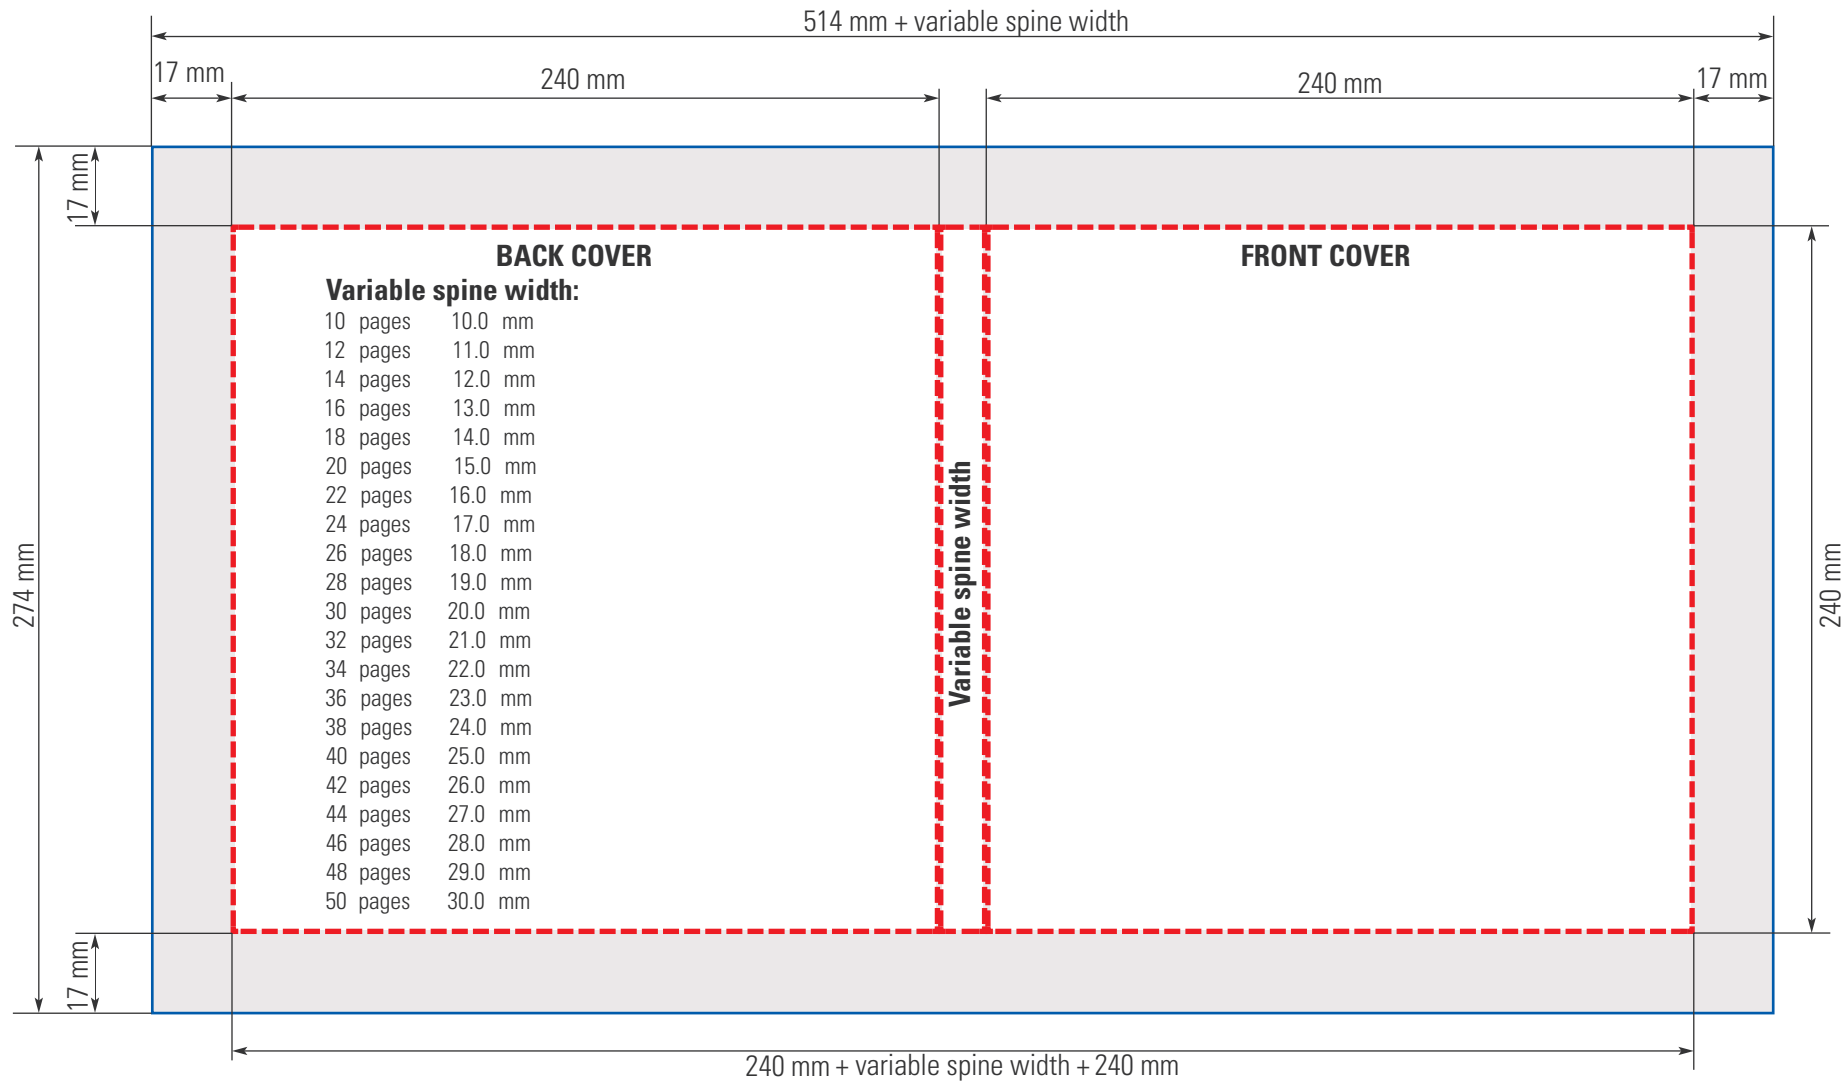

FULL SPREAD

Pearl Album 15x20 cm (≈ 6x8 in.)

COVER

Pearl Album 20x15 cm (≈ 8x6 in.)

SINGLE PAGES

Pearl Album 20x15 cm (≈ 8x6 in.)
FULL SPREAD

Pearl Album 20x15 cm (≈ 8x6 in.)

COVER

COVER

Pearl Album 21x28 cm (≈ 8½x11 in.)

SINGLE PAGES

Pearl Album 21x28 cm (≈ 8½x11 in.)

FULL SPREAD

Pearl Album 21x28 cm (≈ 8½x11 in.)

COVER

Pearl Album 24 x 24 cm ($\approx 9\frac{1}{2} \times 9\frac{1}{2}$ ")
SINGLE PAGES

Pearl Album 24 x 24 cm ($\approx 9\frac{1}{2}$ x $9\frac{1}{2}$ ")

FULL SPREAD

Pearl Album 24 x 24 cm ($\approx 9\frac{1}{2} \times 9\frac{1}{2}$ ")

COVER

Pearl Album 28x21 cm (≈ 8 ½ x 11")

SINGLE PAGES

Pearl Album 28x21 cm ($\approx 8 \frac{1}{2} \times 11''$)

FULL SPREAD

Pearl Album 28x21 cm (≈ 8 ½ x 11")

COVER

Pearl Album 30 x 30 cm (≈ 12 x 12")

SINGLE PAGES

Pearl Album 30 x 30 cm (≈ 12 x 12")

COVER