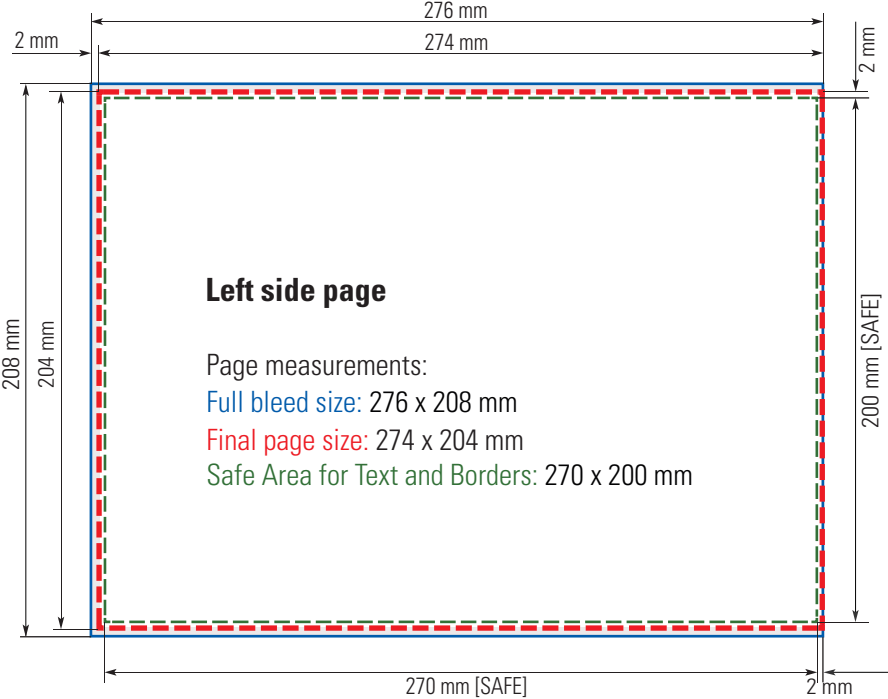

FULL SPREAD

Pearl Album 15x20 cm (≈ 6x8 in.)

COVER

Pearl Album 20x15 cm (≈ 8x6 in.)

SINGLE PAGES

Pearl Album 20x15 cm (≈ 8x6 in.)
FULL SPREAD

Pearl Album 20x15 cm (≈ 8x6 in.)

COVER

COVER

Pearl Album 21x28 cm (≈ 8½x11 in.)

SINGLE PAGES

Pearl Album 21x28 cm (≈ 8½x11 in.)

FULL SPREAD

Pearl Album 21x28 cm (≈ 8½x11 in.)

COVER

Pearl Album 24 x 24 cm ($\approx 9\frac{1}{2} \times 9\frac{1}{2}$ ")
SINGLE PAGES

Pearl Album 24 x 24 cm ($\approx 9\frac{1}{2}$ x $9\frac{1}{2}$ ")

FULL SPREAD

Pearl Album 24 x 24 cm ($\approx 9\frac{1}{2} \times 9\frac{1}{2}$ ")

COVER

Pearl Album 28x21 cm (≈ 8 ½ x 11")

SINGLE PAGES

Pearl Album 28x21 cm ($\approx 8 \frac{1}{2} \times 11''$)

FULL SPREAD

Pearl Album 28x21 cm (≈ 8 ½ x 11")

COVER

Pearl Album 30 x 30 cm (≈ 12 x 12")

SINGLE PAGES

Pearl Album 30 x 30 cm (≈ 12 x 12")

COVER