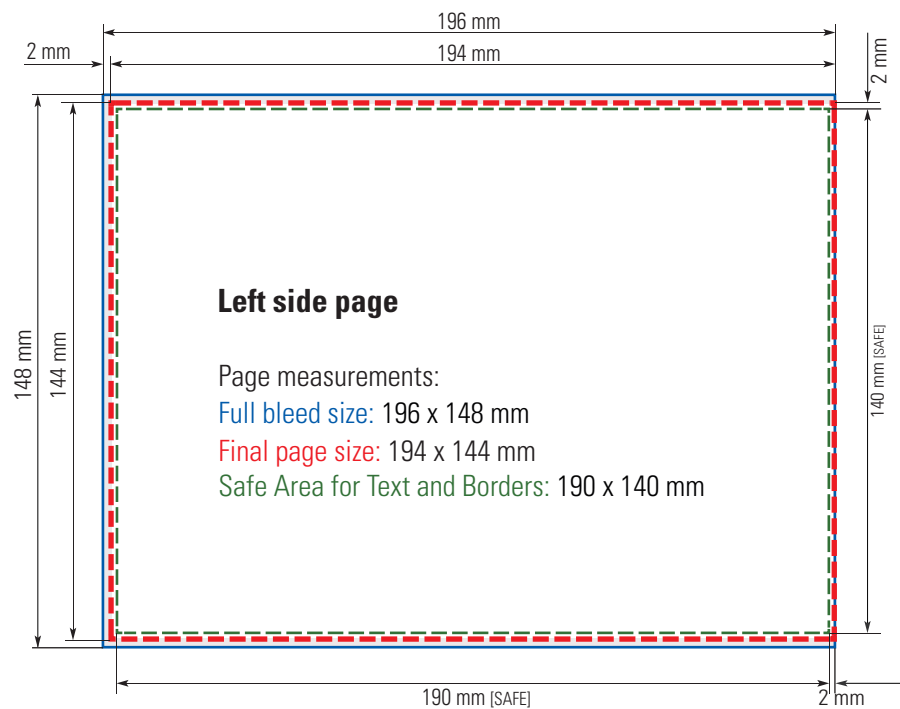

FULL SPREAD

Pearl Album 15x20 cm (≈ 6x8 in.)

COVER

Pearl Album 20x15 cm (≈ 8x6 in.)

SINGLE PAGES

Pearl Album 20x15 cm (≈ 8x6 in.)
FULL SPREAD

Pearl Album 20x15 cm (≈ 8x6 in.)

COVER

COVER

Pearl Album 21x28 cm (≈ 8½x11 in.)

SINGLE PAGES

Pearl Album 21x28 cm (≈ 8½x11 in.)

FULL SPREAD

Pearl Album 21x28 cm (≈ 8½x11 in.)

COVER

Pearl Album 24 x 24 cm ($\approx 9\frac{1}{2} \times 9\frac{1}{2}$ ")
SINGLE PAGES

Pearl Album 24 x 24 cm ($\approx 9\frac{1}{2}$ x $9\frac{1}{2}$ ")

FULL SPREAD

Pearl Album 24 x 24 cm ($\approx 9\frac{1}{2} \times 9\frac{1}{2}$ ")

COVER

Pearl Album 28x21 cm (≈ 8 ½ x 11")

SINGLE PAGES

Pearl Album 28x21 cm ($\approx 8 \frac{1}{2} \times 11''$)

FULL SPREAD

Pearl Album 28x21 cm (≈ 8 ½ x 11")

COVER

Pearl Album 30 x 30 cm (≈ 12 x 12")

SINGLE PAGES

Pearl Album 30 x 30 cm (≈ 12 x 12")

COVER