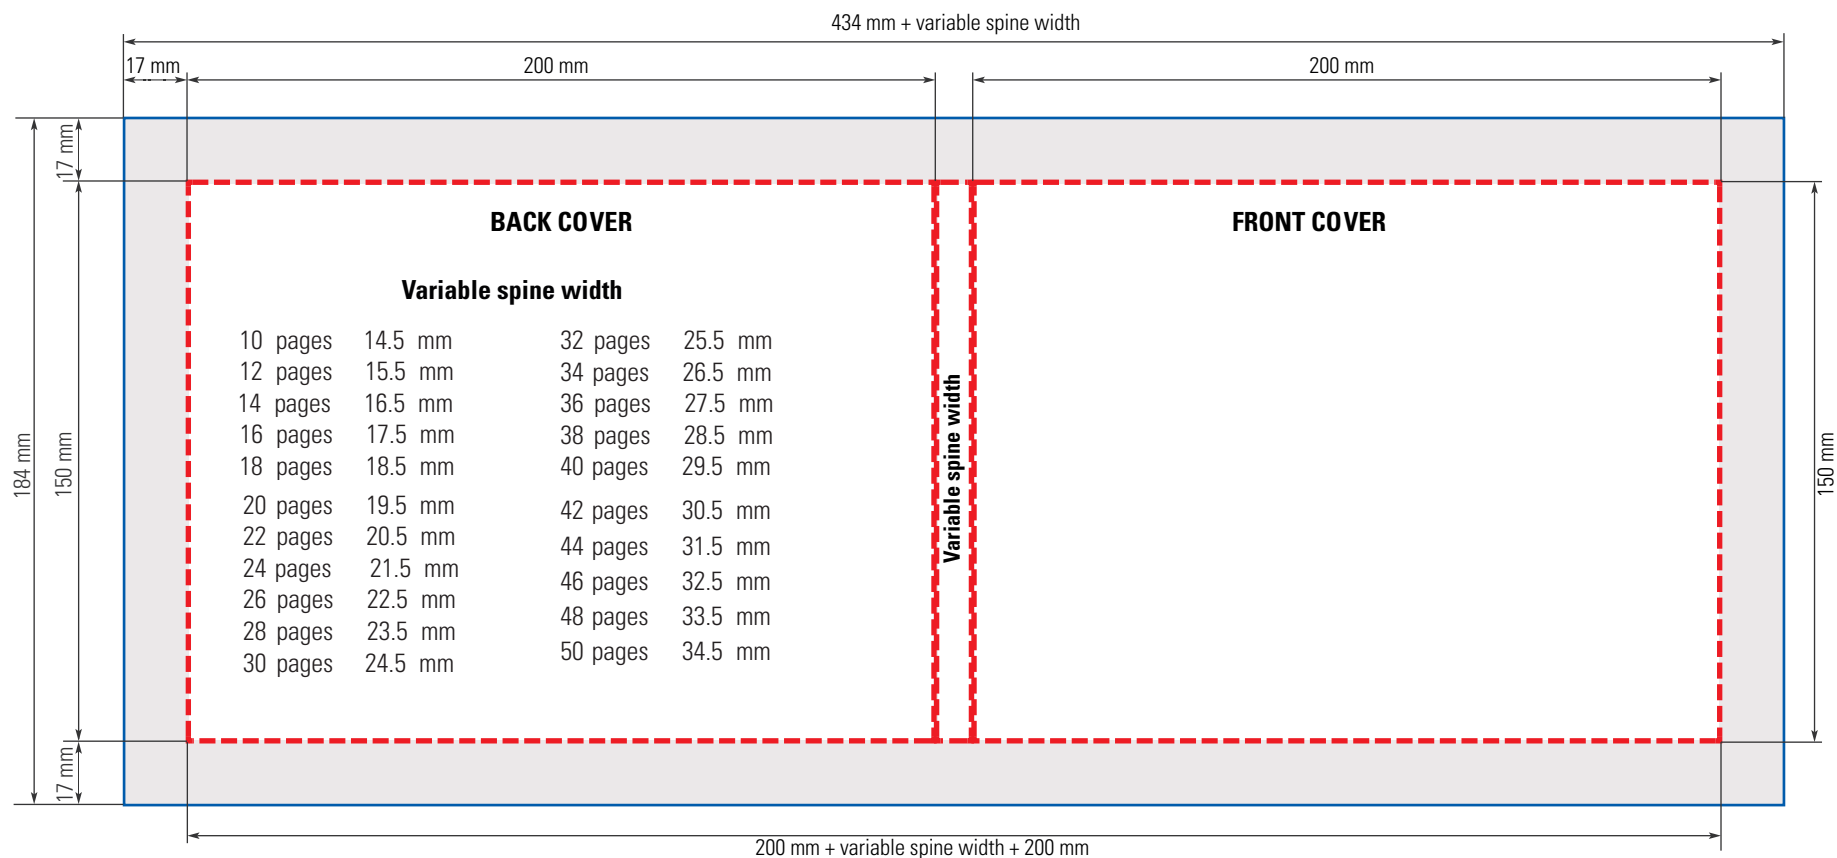

FULL SPREAD

Pearl Album 15x20 cm (≈ 6x8 in.)

COVER

Pearl Album 20x15 cm (≈ 8x6 in.)

SINGLE PAGES

Pearl Album 20x15 cm (≈ 8x6 in.)
FULL SPREAD

Pearl Album 20x15 cm (≈ 8x6 in.)

COVER

COVER

Pearl Album 21x28 cm (≈ 8½x11 in.)

SINGLE PAGES

Pearl Album 21x28 cm (≈ 8½x11 in.)

FULL SPREAD

Pearl Album 21x28 cm (≈ 8½x11 in.)

COVER

Pearl Album 24 x 24 cm ($\approx 9\frac{1}{2} \times 9\frac{1}{2}$ ")
SINGLE PAGES

Pearl Album 24 x 24 cm ($\approx 9\frac{1}{2}$ x $9\frac{1}{2}$ ")

FULL SPREAD

Pearl Album 24 x 24 cm ($\approx 9\frac{1}{2} \times 9\frac{1}{2}$ ")

COVER

Pearl Album 28x21 cm (≈ 8 ½ x 11")

SINGLE PAGES

Pearl Album 28x21 cm ($\approx 8 \frac{1}{2} \times 11''$)

FULL SPREAD

Pearl Album 28x21 cm (≈ 8 ½ x 11")

COVER

Pearl Album 30 x 30 cm (≈ 12 x 12")

SINGLE PAGES

Pearl Album 30 x 30 cm (≈ 12 x 12")

COVER