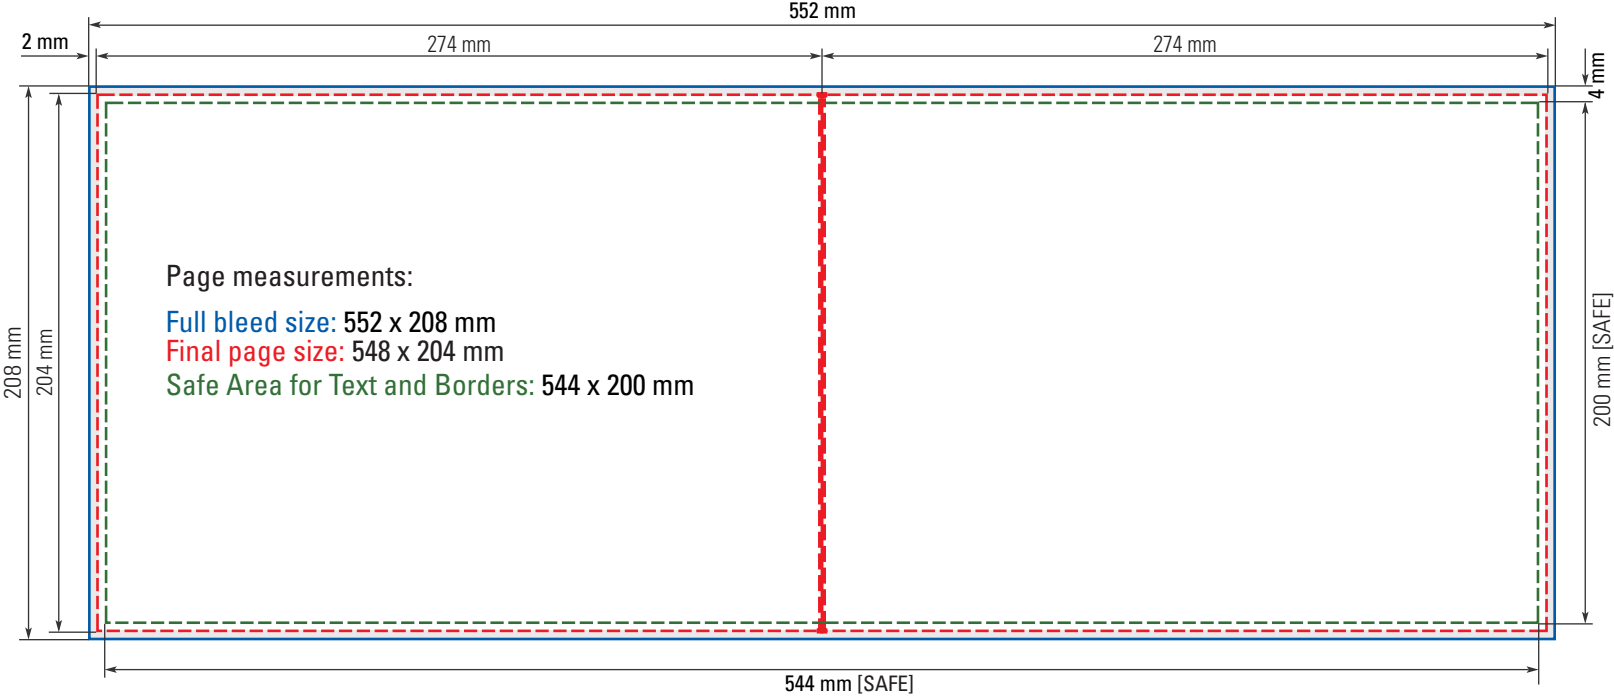

Pearl Album 21 x 21 cm ($\approx 8\frac{1}{4} \times 8\frac{1}{4}$ ")

SINGLE PAGES

Pearl Album 21 x 21 cm ($\approx 8\frac{1}{4} \times 8\frac{1}{4}$ ")
FULL SPREAD

Pearl Album 21 x 21 cm ($\approx 8\frac{1}{4} \times 8\frac{1}{4}$ ")

COVER

Pearl Album 21x28 cm (≈ 8½x11 in.)

SINGLE PAGES

Pearl Album 21x28 cm (≈ 8½x11 in.)

FULL SPREAD

Pearl Album 21x28 cm (≈ 8½x11 in.)

COVER

Pearl Album 24 x 24 cm ($\approx 9\frac{1}{2} \times 9\frac{1}{2}$ ")
SINGLE PAGES

Pearl Album 24 x 24 cm ($\approx 9\frac{1}{2}$ x $9\frac{1}{2}$ ")

FULL SPREAD

Pearl Album 24 x 24 cm ($\approx 9\frac{1}{2} \times 9\frac{1}{2}$ ")

COVER

Pearl Album 28x21 cm (≈ 8 ½ x 11")

SINGLE PAGES

Pearl Album 28x21 cm ($\approx 8 \frac{1}{2} \times 11''$)

FULL SPREAD

Pearl Album 28x21 cm (≈ 8 ½ x 11")

COVER

Pearl Album 30 x 30 cm (≈ 12 x 12")

SINGLE PAGES

Pearl Album 30 x 30 cm (≈ 12 x 12")

COVER