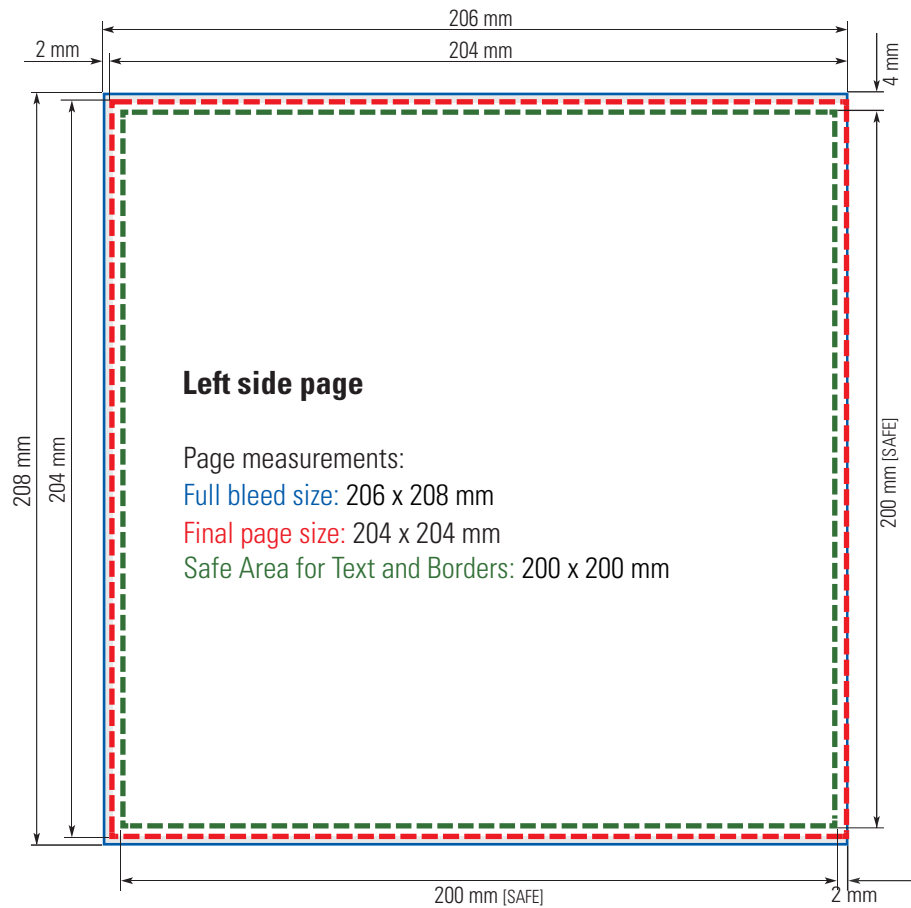

Pearl Album 21 x 21 cm ($\approx 8\frac{1}{4} \times 8\frac{1}{4}$ ")

SINGLE PAGES