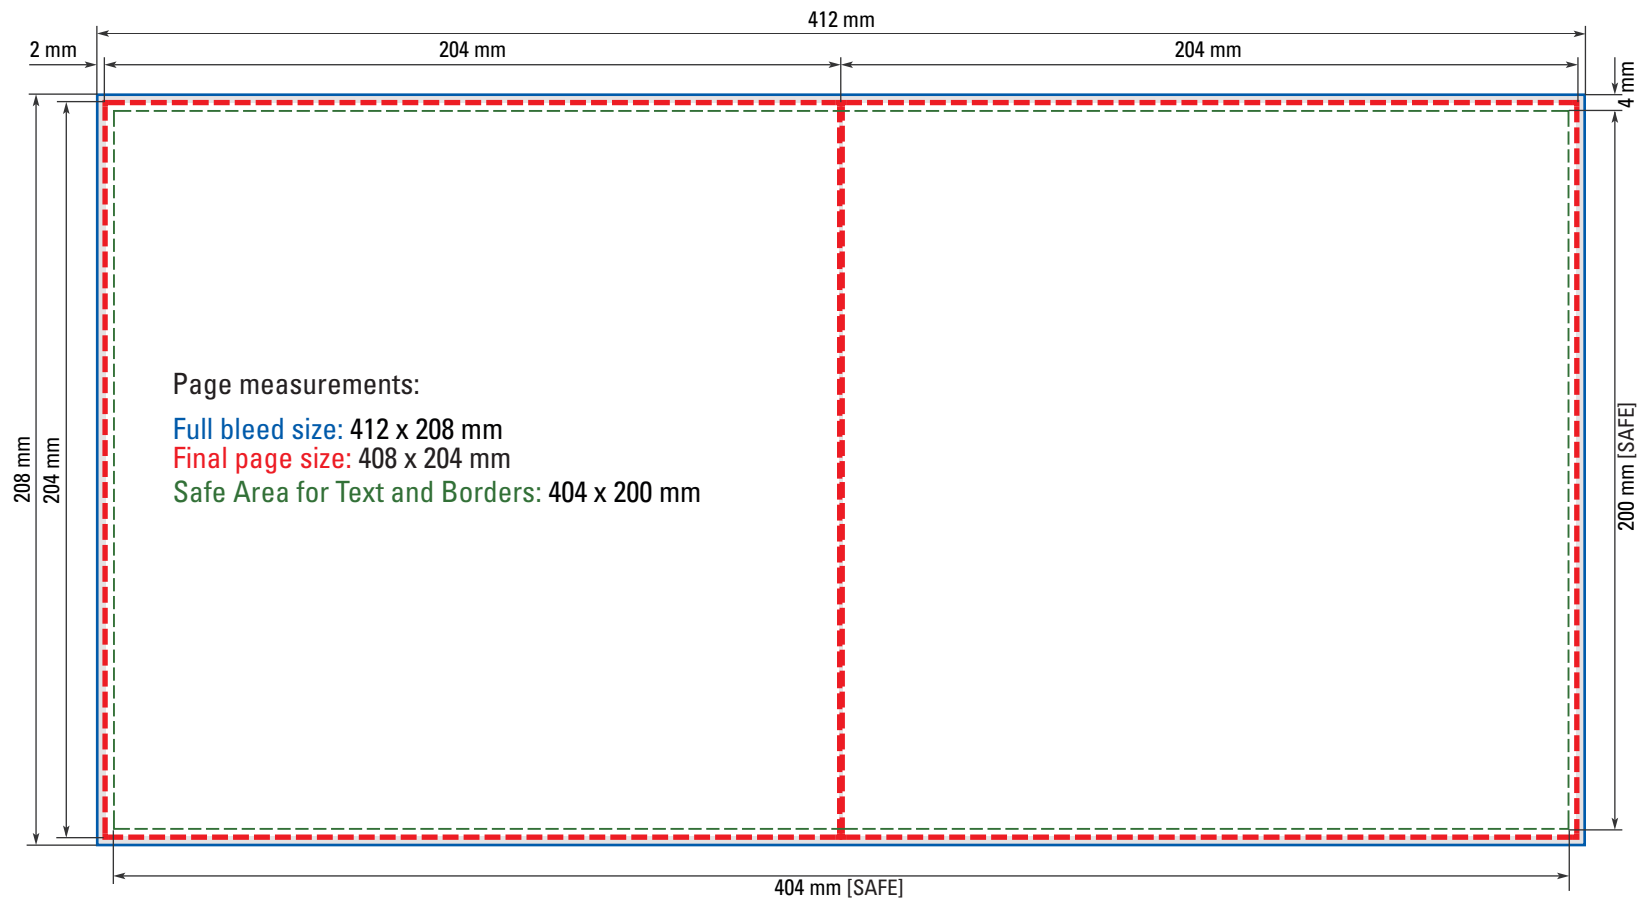

Pearl Album 21 x 21 cm ($\approx 8\frac{1}{4} \times 8\frac{1}{4}$ ")
FULL SPREAD