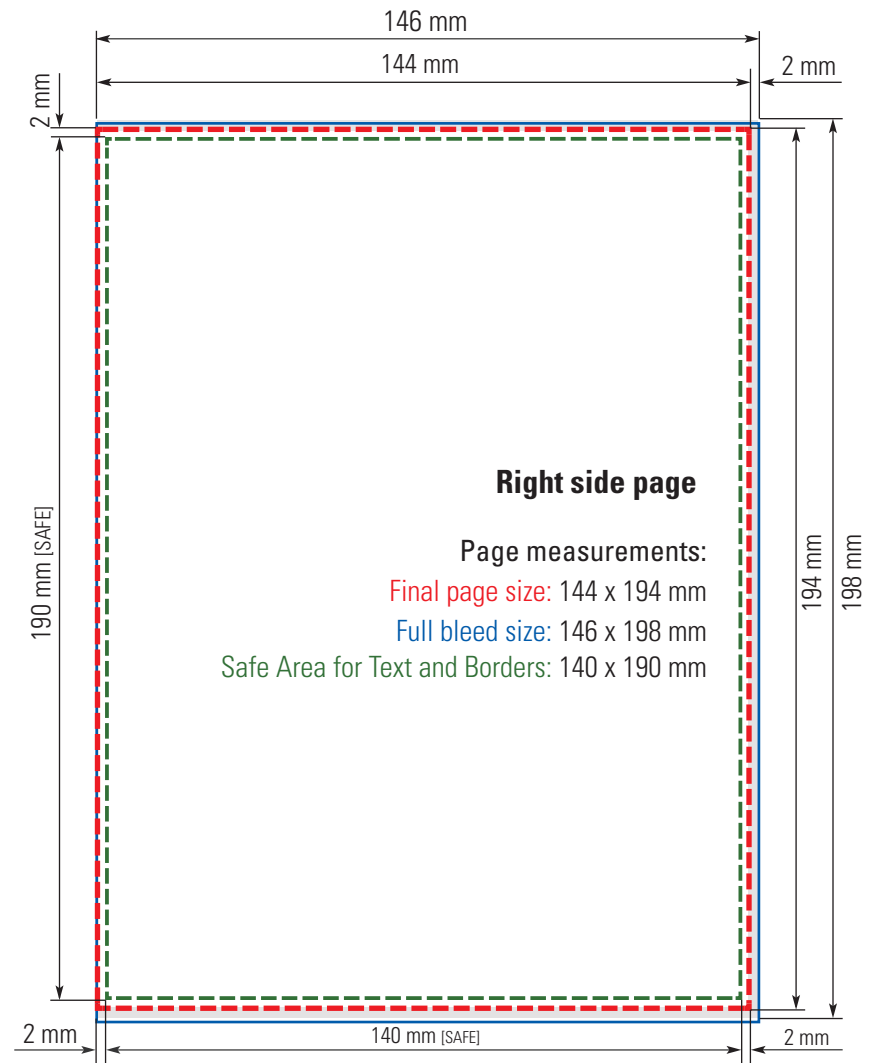

Pearl Album 15x20 cm (≈ 6x8 in.)

SINGLE PAGES