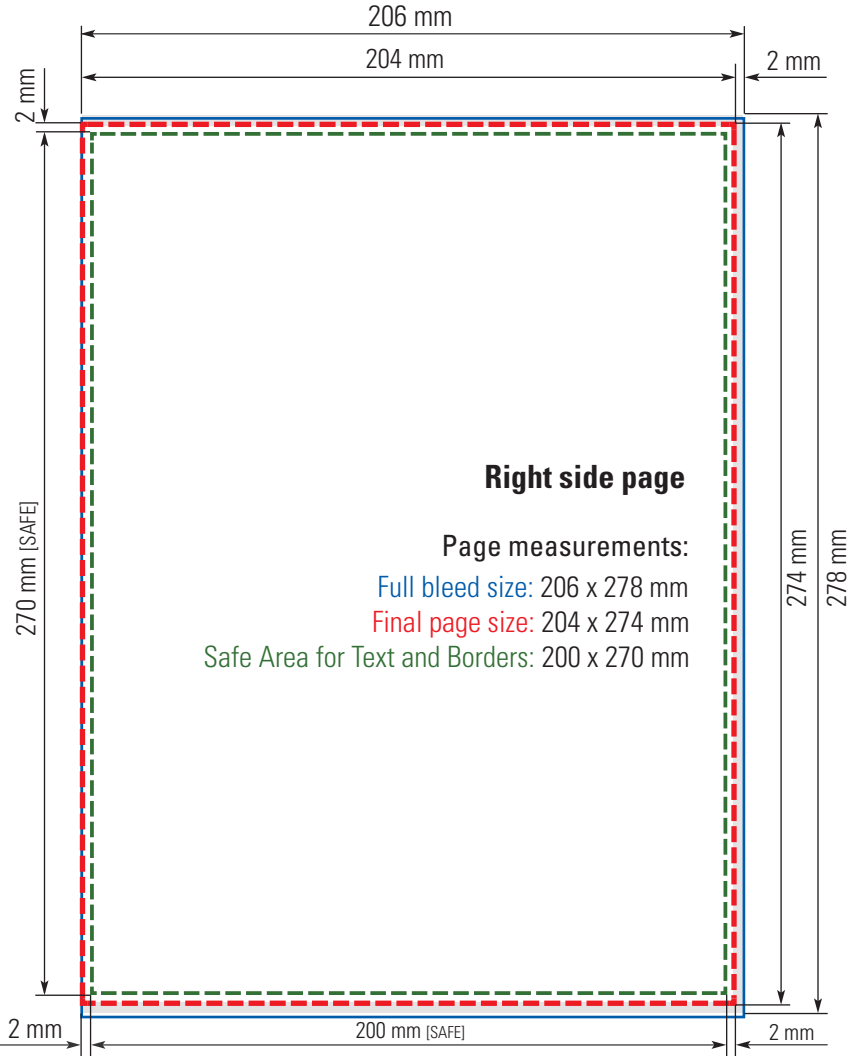

Pearl Album 21 x 21 cm ($\approx 8\frac{1}{4} \times 8\frac{1}{4}$ ")

SINGLE PAGES

Pearl Album 21 x 21 cm ($\approx 8\frac{1}{4} \times 8\frac{1}{4}$ ")
FULL SPREAD

Pearl Album 21 x 21 cm ($\approx 8\frac{1}{4} \times 8\frac{1}{4}$ ")

COVER

Pearl Album 21x28 cm (≈ 8½x11 in.)

SINGLE PAGES

Pearl Album 21x28 cm (≈ 8½x11 in.)

FULL SPREAD

Pearl Album 21x28 cm (≈ 8½x11 in.)

COVER

Pearl Album 24 x 24 cm ($\approx 9\frac{1}{2} \times 9\frac{1}{2}$ ")
SINGLE PAGES

Pearl Album 24 x 24 cm ($\approx 9\frac{1}{2}$ x $9\frac{1}{2}$ ")

FULL SPREAD

Pearl Album 24 x 24 cm ($\approx 9\frac{1}{2} \times 9\frac{1}{2}$ ")

COVER

Pearl Album 28x21 cm (≈ 8 ½ x 11")

SINGLE PAGES

Pearl Album 28x21 cm ($\approx 8 \frac{1}{2} \times 11''$)

FULL SPREAD

Pearl Album 28x21 cm (≈ 8 ½ x 11")

COVER

Pearl Album 30 x 30 cm (≈ 12 x 12")

SINGLE PAGES

Pearl Album 30 x 30 cm (≈ 12 x 12")

COVER