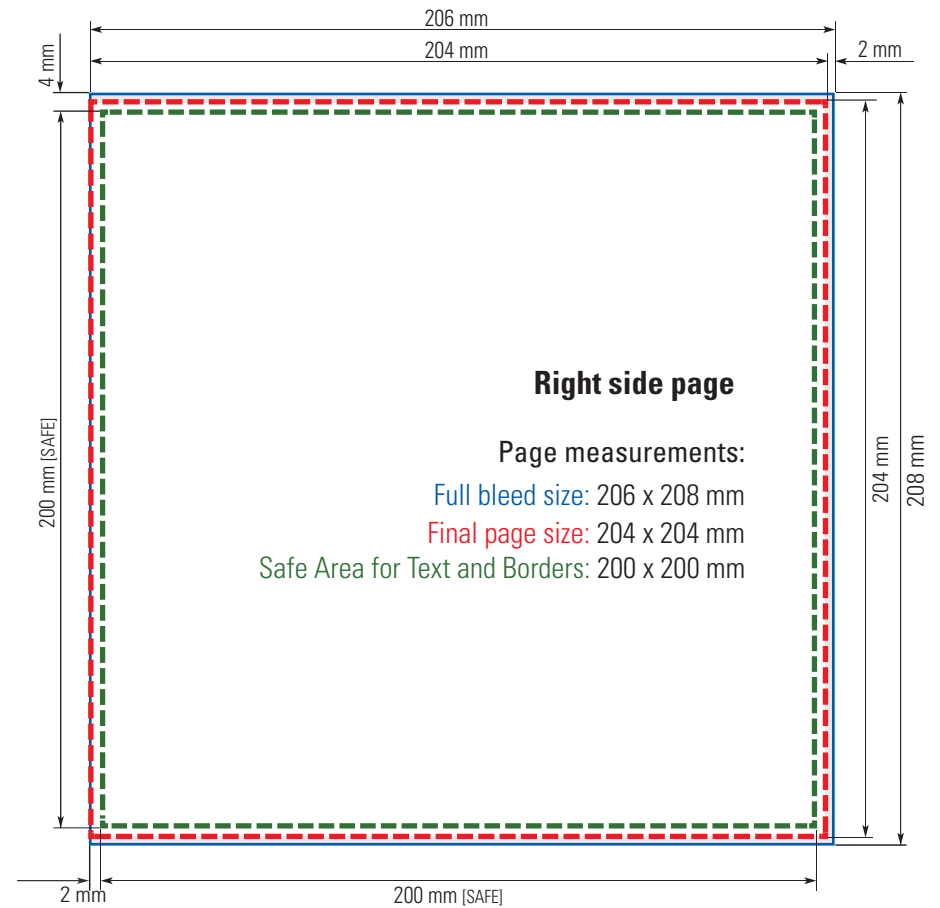

Pearl Album 21 x 21 cm ($\approx 8\frac{1}{4} \times 8\frac{1}{4}$ ")

SINGLE PAGES