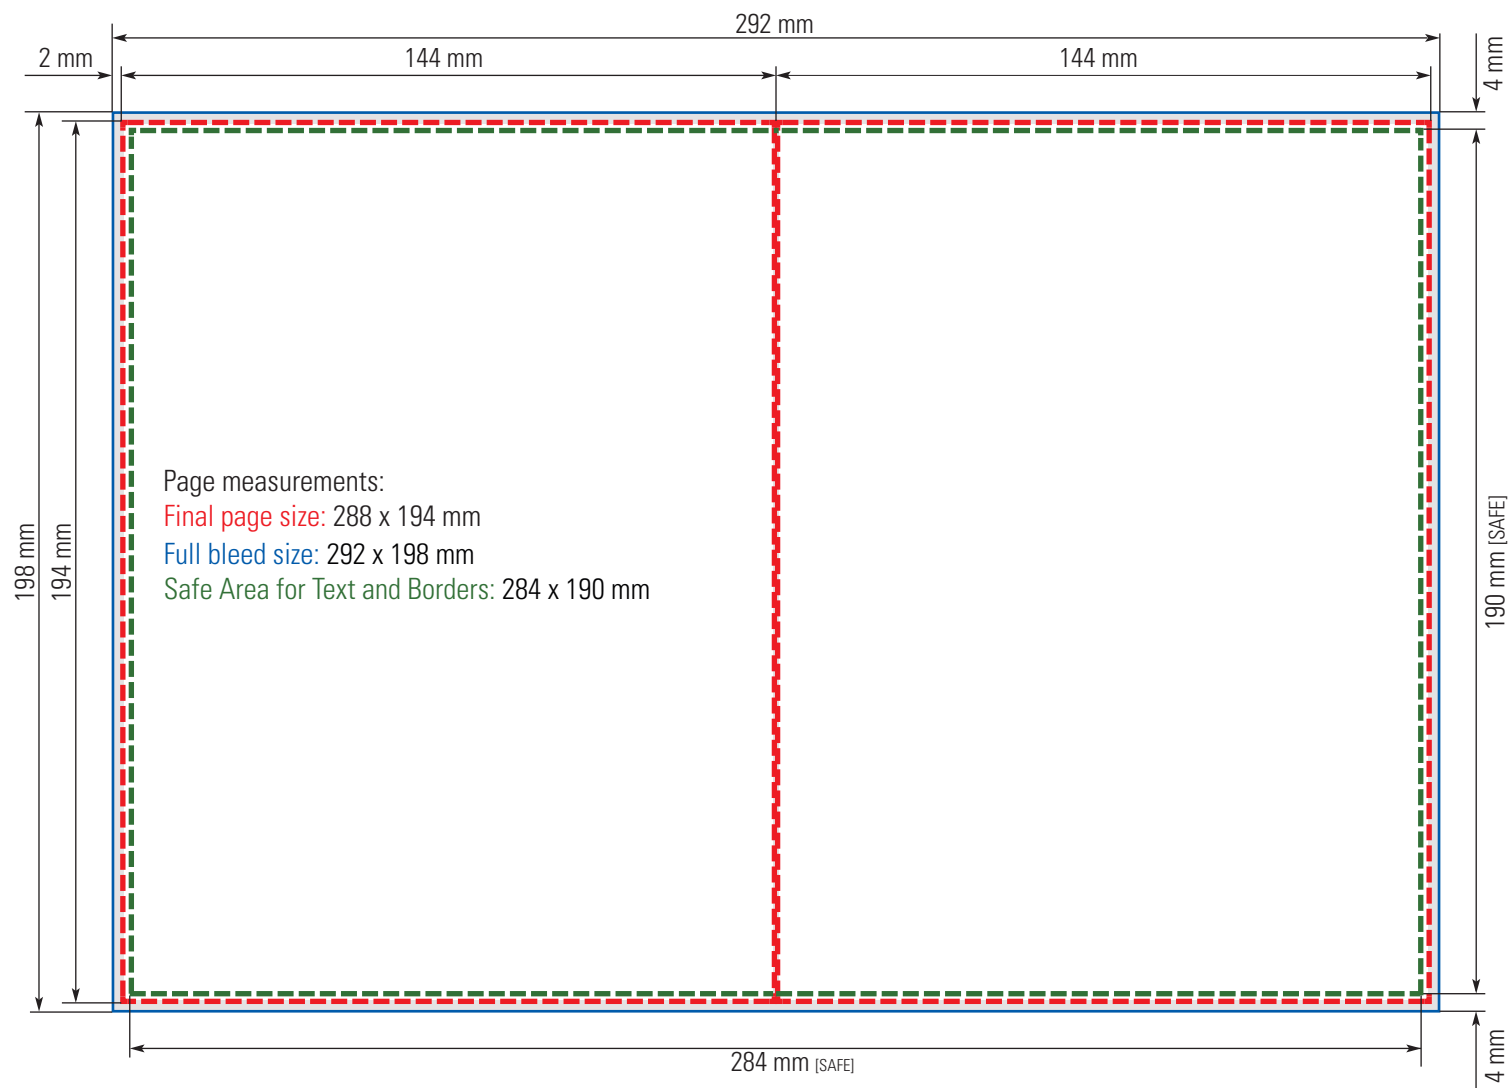

FULL SPREAD

Pearl Album 15x20 cm (≈ 6x8 in.)

COVER

Pearl Album 20x15 cm (≈ 8x6 in.)

SINGLE PAGES

Pearl Album 20x15 cm (≈ 8x6 in.)
FULL SPREAD

Pearl Album 20x15 cm (≈ 8x6 in.)

COVER

COVER

Pearl Album 21x28 cm (≈ 8½x11 in.)

SINGLE PAGES

Pearl Album 21x28 cm (≈ 8½x11 in.)

FULL SPREAD

Pearl Album 21x28 cm (≈ 8½x11 in.)

COVER

Pearl Album 24 x 24 cm ($\approx 9\frac{1}{2} \times 9\frac{1}{2}$ ")
SINGLE PAGES

Pearl Album 24 x 24 cm ($\approx 9\frac{1}{2}$ x $9\frac{1}{2}$ ")

FULL SPREAD

Pearl Album 24 x 24 cm ($\approx 9\frac{1}{2} \times 9\frac{1}{2}$ ")

COVER

Pearl Album 28x21 cm (≈ 8 ½ x 11")

SINGLE PAGES

Pearl Album 28x21 cm ($\approx 8 \frac{1}{2} \times 11''$)

FULL SPREAD

Pearl Album 28x21 cm (≈ 8 ½ x 11")

COVER

Pearl Album 30 x 30 cm (≈ 12 x 12")

SINGLE PAGES

Pearl Album 30 x 30 cm (≈ 12 x 12")

COVER