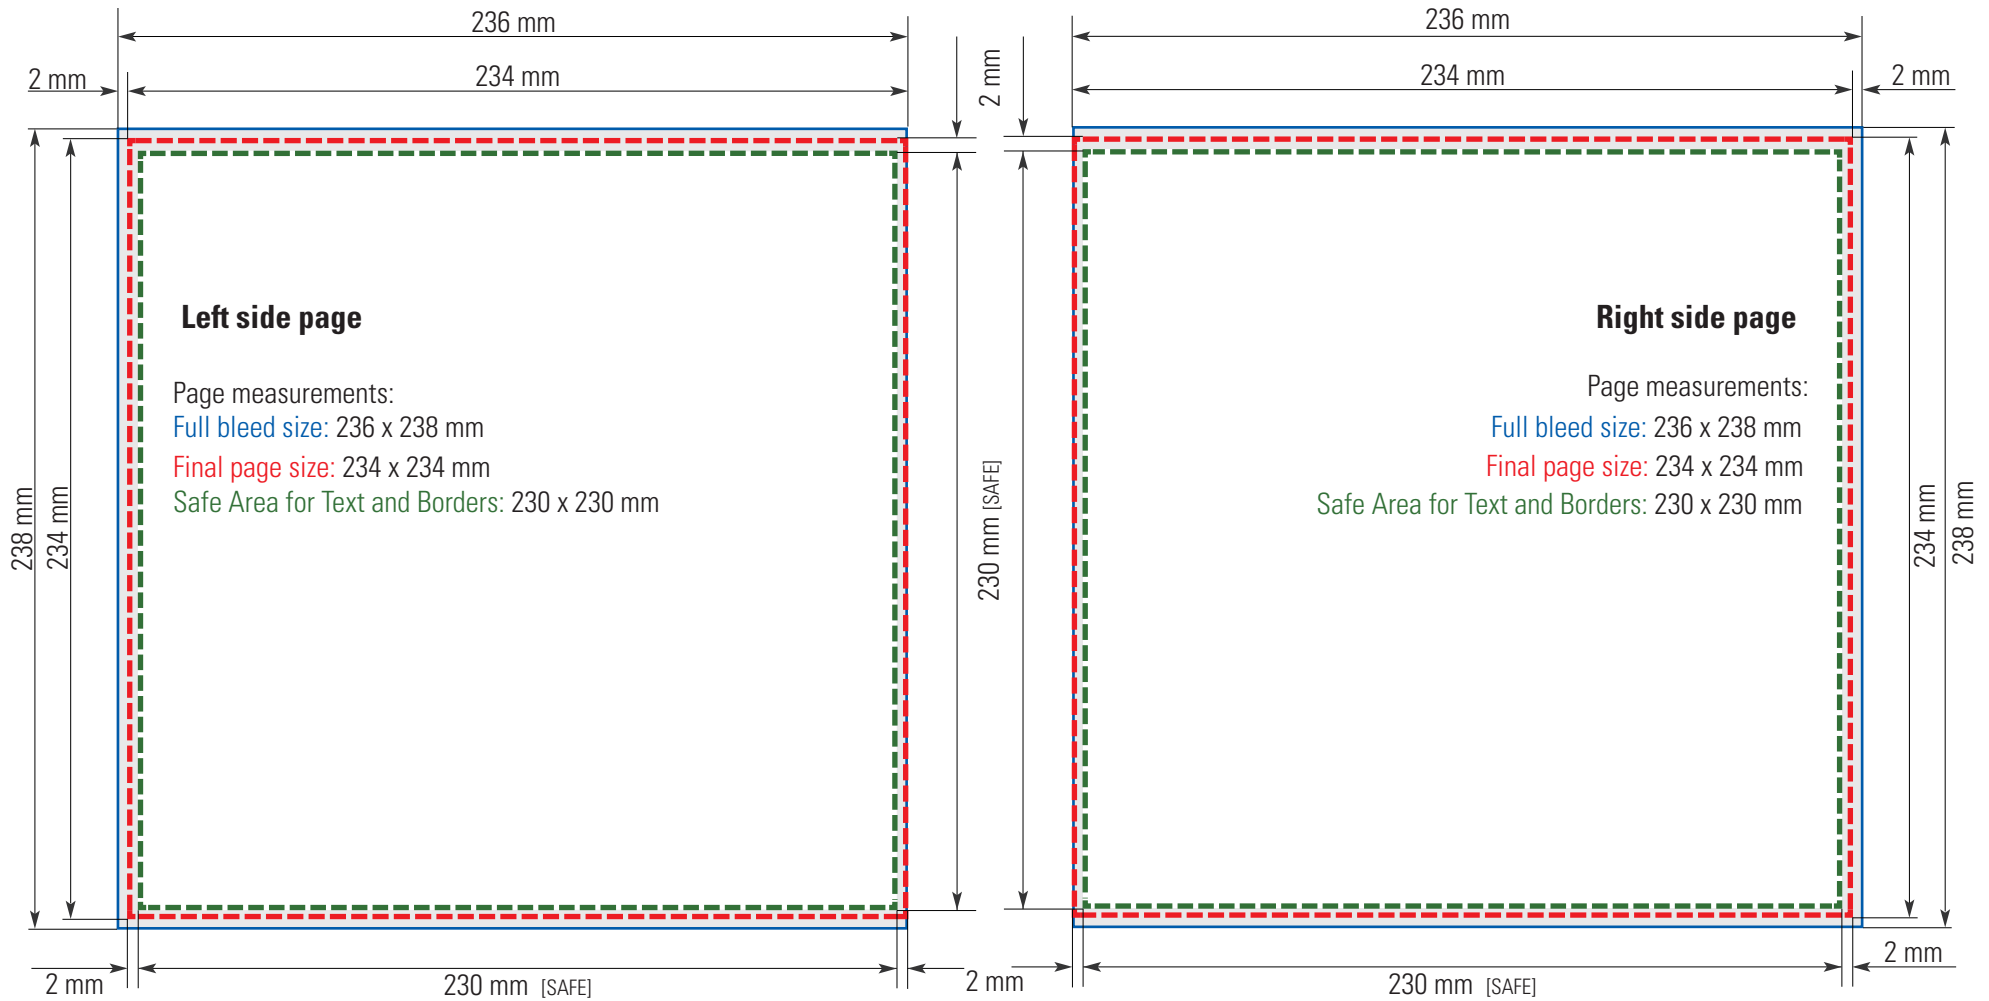

FULL SPREAD

Pearl Album 15x20 cm (≈ 6x8 in.)

COVER

Pearl Album 20x15 cm (≈ 8x6 in.)

SINGLE PAGES

Pearl Album 20x15 cm (≈ 8x6 in.)
FULL SPREAD

Pearl Album 20x15 cm (≈ 8x6 in.)

COVER

COVER

Pearl Album 21x28 cm (≈ 8½x11 in.)

SINGLE PAGES

Pearl Album 21x28 cm (≈ 8½x11 in.)

FULL SPREAD

Pearl Album 21x28 cm (≈ 8½x11 in.)

COVER

Pearl Album 24 x 24 cm ($\approx 9\frac{1}{2} \times 9\frac{1}{2}$ ")
SINGLE PAGES

Pearl Album 24 x 24 cm ($\approx 9\frac{1}{2}$ x $9\frac{1}{2}$ ")

FULL SPREAD

Pearl Album 24 x 24 cm ($\approx 9\frac{1}{2} \times 9\frac{1}{2}$ ")

COVER

Pearl Album 28x21 cm (≈ 8 ½ x 11")

SINGLE PAGES

Pearl Album 28x21 cm ($\approx 8 \frac{1}{2} \times 11''$)

FULL SPREAD

Pearl Album 28x21 cm (≈ 8 ½ x 11")

COVER

Pearl Album 30 x 30 cm (≈ 12 x 12")

SINGLE PAGES

Pearl Album 30 x 30 cm (≈ 12 x 12")

COVER