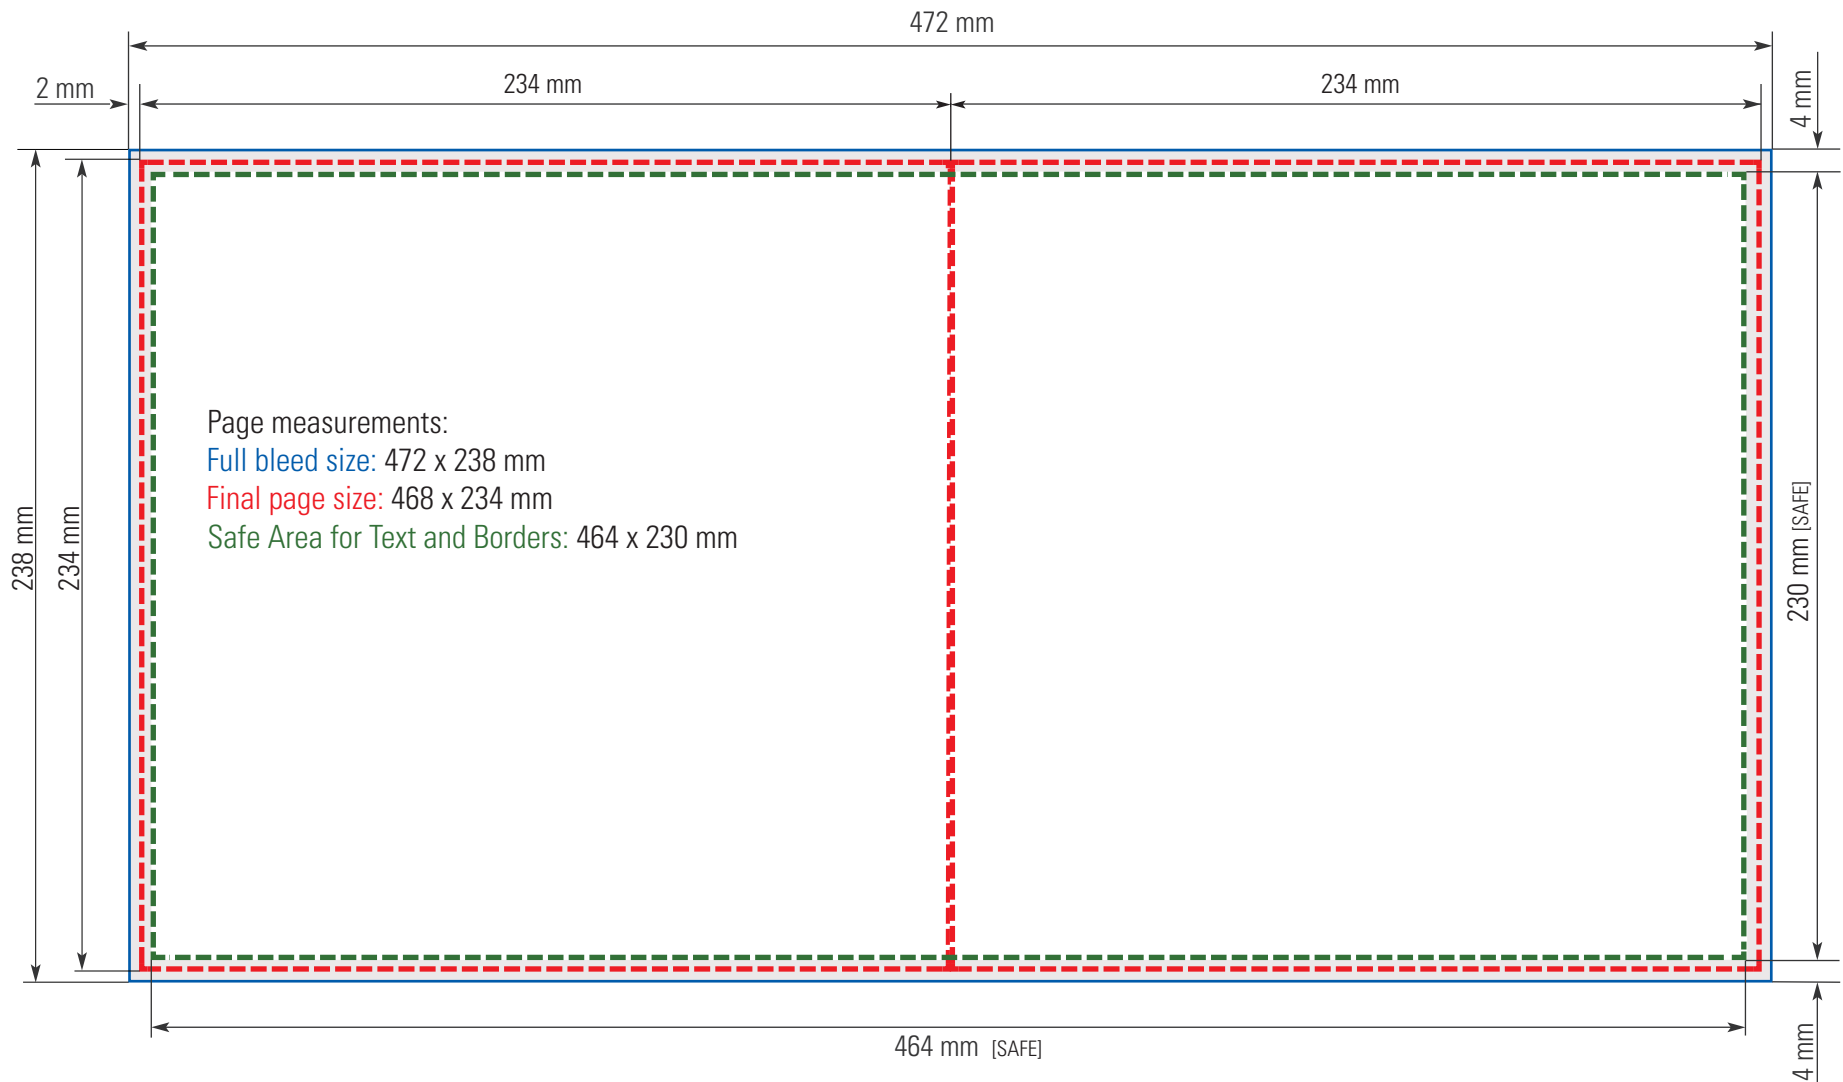

FULL SPREAD

Pearl Album 15x20 cm (≈ 6x8 in.)

COVER

Pearl Album 20x15 cm (≈ 8x6 in.)

SINGLE PAGES

Pearl Album 20x15 cm (≈ 8x6 in.)
FULL SPREAD

Pearl Album 20x15 cm (≈ 8x6 in.)

COVER

COVER

Pearl Album 21x28 cm (≈ 8½x11 in.)

SINGLE PAGES

Pearl Album 21x28 cm (≈ 8½x11 in.)

FULL SPREAD

Pearl Album 21x28 cm (≈ 8½x11 in.)

COVER

Pearl Album 24 x 24 cm ($\approx 9\frac{1}{2} \times 9\frac{1}{2}$ ")
SINGLE PAGES

Pearl Album 24 x 24 cm ($\approx 9\frac{1}{2}$ x $9\frac{1}{2}$ ")

FULL SPREAD

Pearl Album 24 x 24 cm ($\approx 9\frac{1}{2} \times 9\frac{1}{2}$ ")

COVER

Pearl Album 28x21 cm (≈ 8 ½ x 11")

SINGLE PAGES

Pearl Album 28x21 cm ($\approx 8 \frac{1}{2} \times 11''$)

FULL SPREAD

Pearl Album 28x21 cm (≈ 8 ½ x 11")

COVER

Pearl Album 30 x 30 cm (≈ 12 x 12")

SINGLE PAGES

Pearl Album 30 x 30 cm (≈ 12 x 12")

COVER