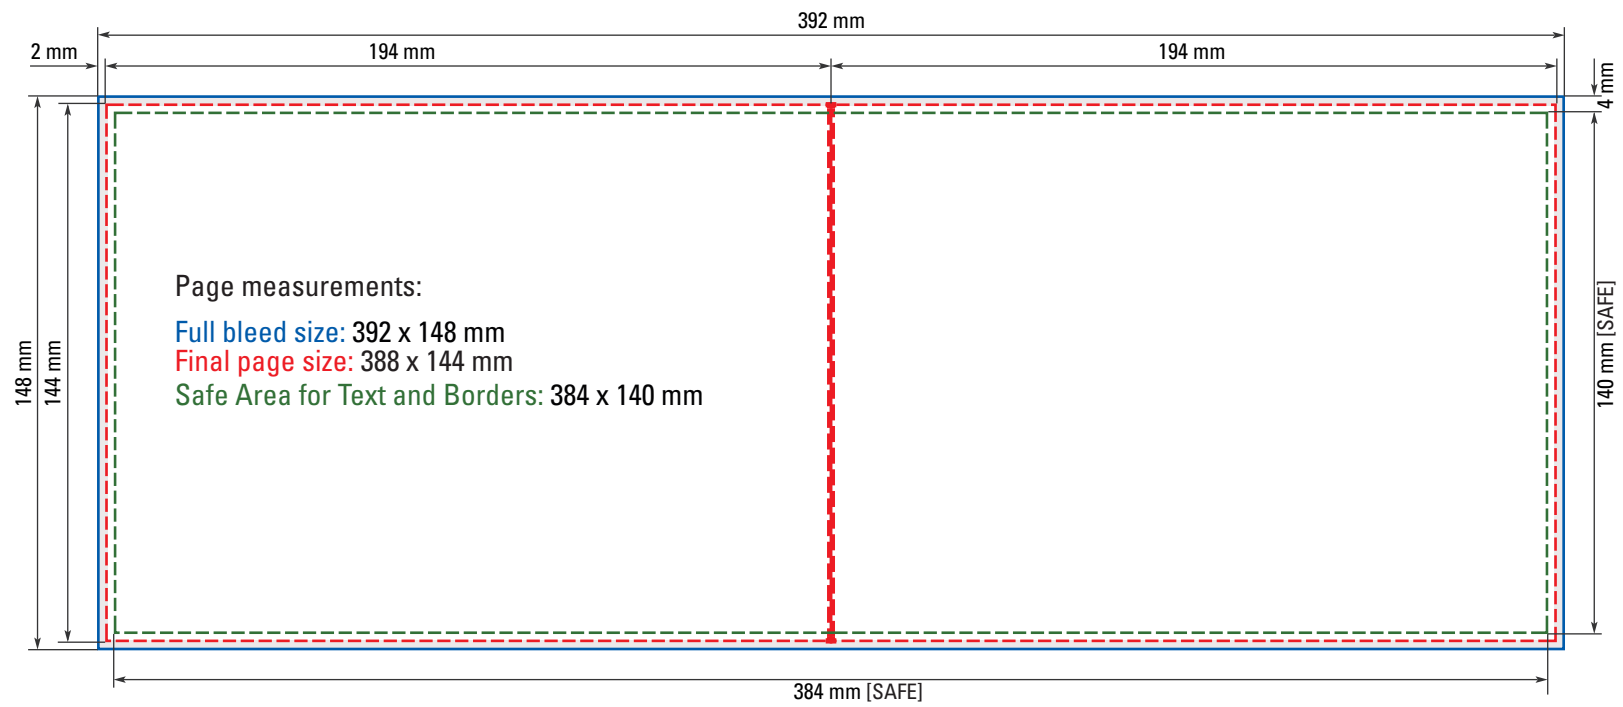

FULL SPREAD

Pearl Album 15x20 cm (≈ 6x8 in.)

COVER

Pearl Album 20x15 cm (≈ 8x6 in.)

SINGLE PAGES

Pearl Album 20x15 cm (≈ 8x6 in.)
FULL SPREAD

Pearl Album 20x15 cm (≈ 8x6 in.)

COVER

COVER

Pearl Album 21x28 cm (≈ 8½x11 in.)

SINGLE PAGES

Pearl Album 21x28 cm (≈ 8½x11 in.)

FULL SPREAD

Pearl Album 21x28 cm (≈ 8½x11 in.)

COVER

Pearl Album 24 x 24 cm ($\approx 9\frac{1}{2} \times 9\frac{1}{2}$ ")
SINGLE PAGES

Pearl Album 24 x 24 cm ($\approx 9\frac{1}{2}$ x $9\frac{1}{2}$ ")

FULL SPREAD

Pearl Album 24 x 24 cm ($\approx 9\frac{1}{2} \times 9\frac{1}{2}$ ")

COVER

Pearl Album 28x21 cm (≈ 8 ½ x 11")

SINGLE PAGES

Pearl Album 28x21 cm ($\approx 8 \frac{1}{2} \times 11''$)

FULL SPREAD

Pearl Album 28x21 cm (≈ 8 ½ x 11")

COVER

Pearl Album 30 x 30 cm (≈ 12 x 12")

SINGLE PAGES

Pearl Album 30 x 30 cm (≈ 12 x 12")

COVER