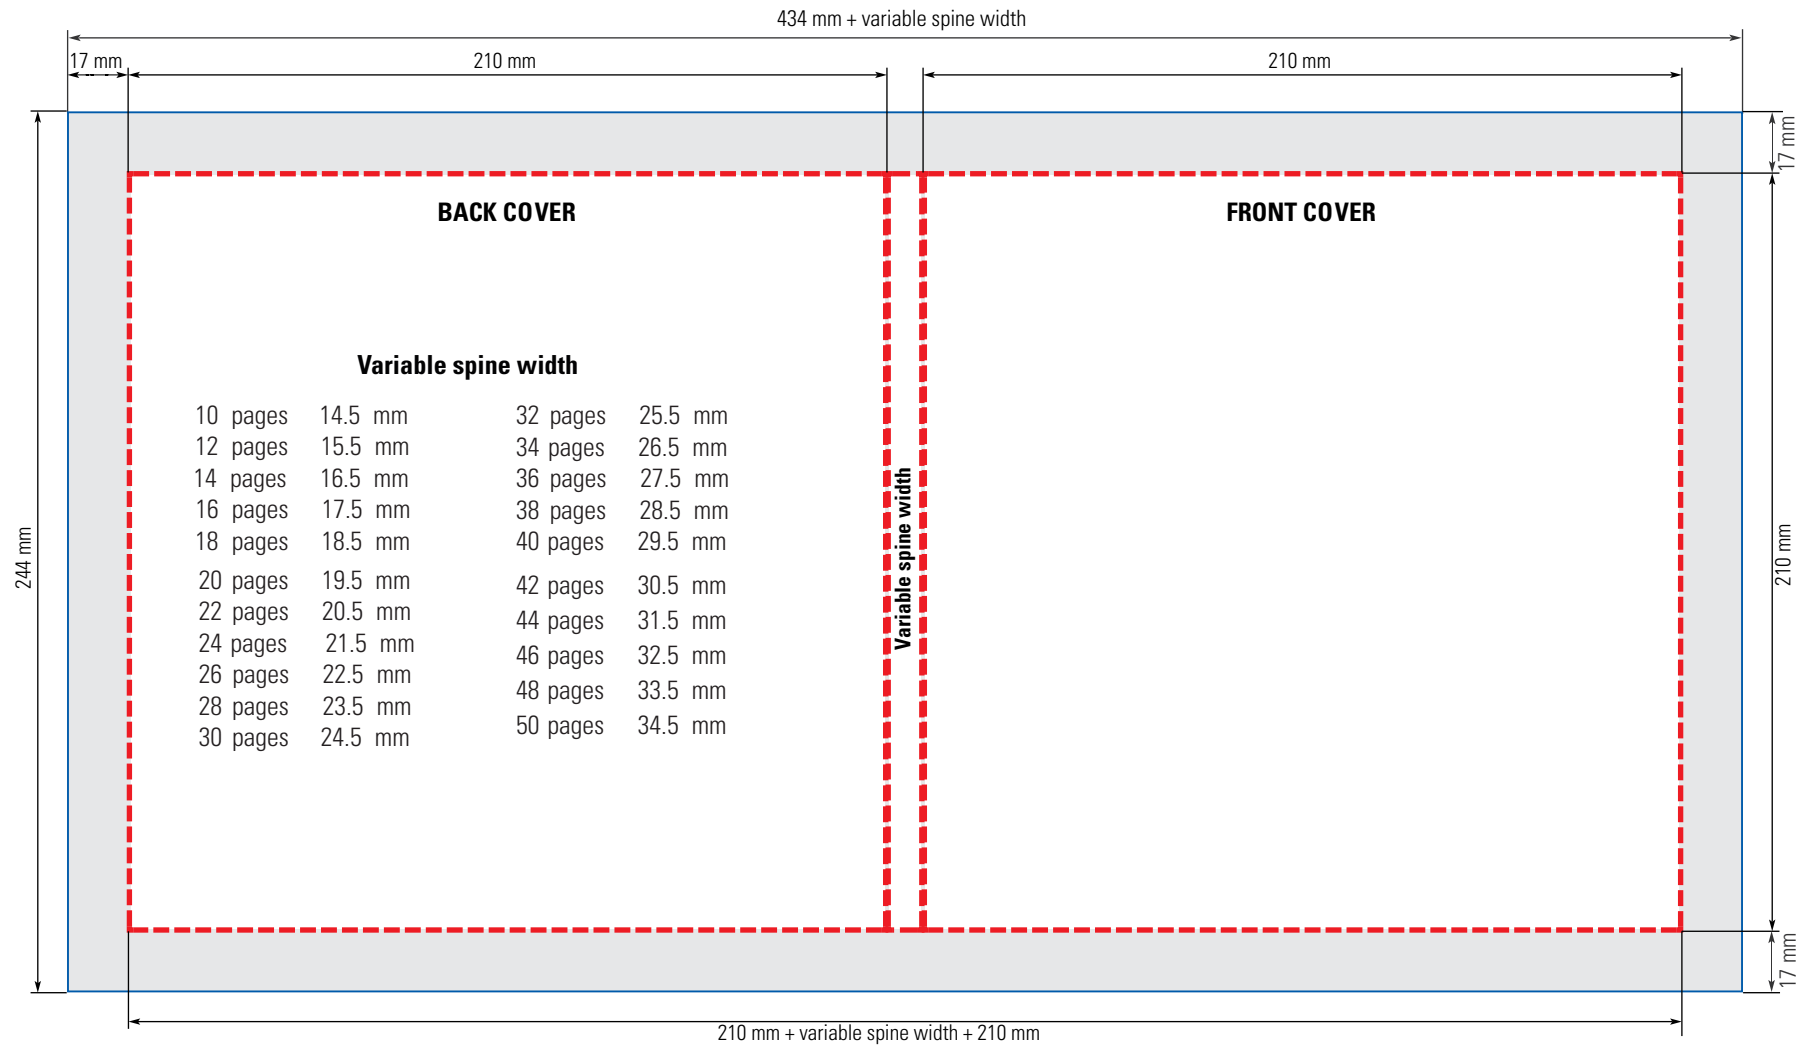

FULL SPREAD

Pearl Album 15x20 cm (≈ 6x8 in.)

COVER

Pearl Album 20x15 cm (≈ 8x6 in.)

SINGLE PAGES

Pearl Album 20x15 cm (≈ 8x6 in.)
FULL SPREAD

Pearl Album 20x15 cm (≈ 8x6 in.)

COVER

COVER

Pearl Album 21x28 cm (≈ 8½x11 in.)

SINGLE PAGES

Pearl Album 21x28 cm (≈ 8½x11 in.)

FULL SPREAD

Pearl Album 21x28 cm (≈ 8½x11 in.)

COVER

Pearl Album 24 x 24 cm ($\approx 9\frac{1}{2} \times 9\frac{1}{2}$ ")
SINGLE PAGES

Pearl Album 24 x 24 cm ($\approx 9\frac{1}{2}$ x $9\frac{1}{2}$ ")

FULL SPREAD

Pearl Album 24 x 24 cm ($\approx 9\frac{1}{2} \times 9\frac{1}{2}$ ")

COVER

Pearl Album 28x21 cm (≈ 8 ½ x 11")

SINGLE PAGES

Pearl Album 28x21 cm ($\approx 8 \frac{1}{2} \times 11''$)

FULL SPREAD

Pearl Album 28x21 cm (≈ 8 ½ x 11")

COVER

Pearl Album 30 x 30 cm (≈ 12 x 12")

SINGLE PAGES

Pearl Album 30 x 30 cm (≈ 12 x 12")

COVER