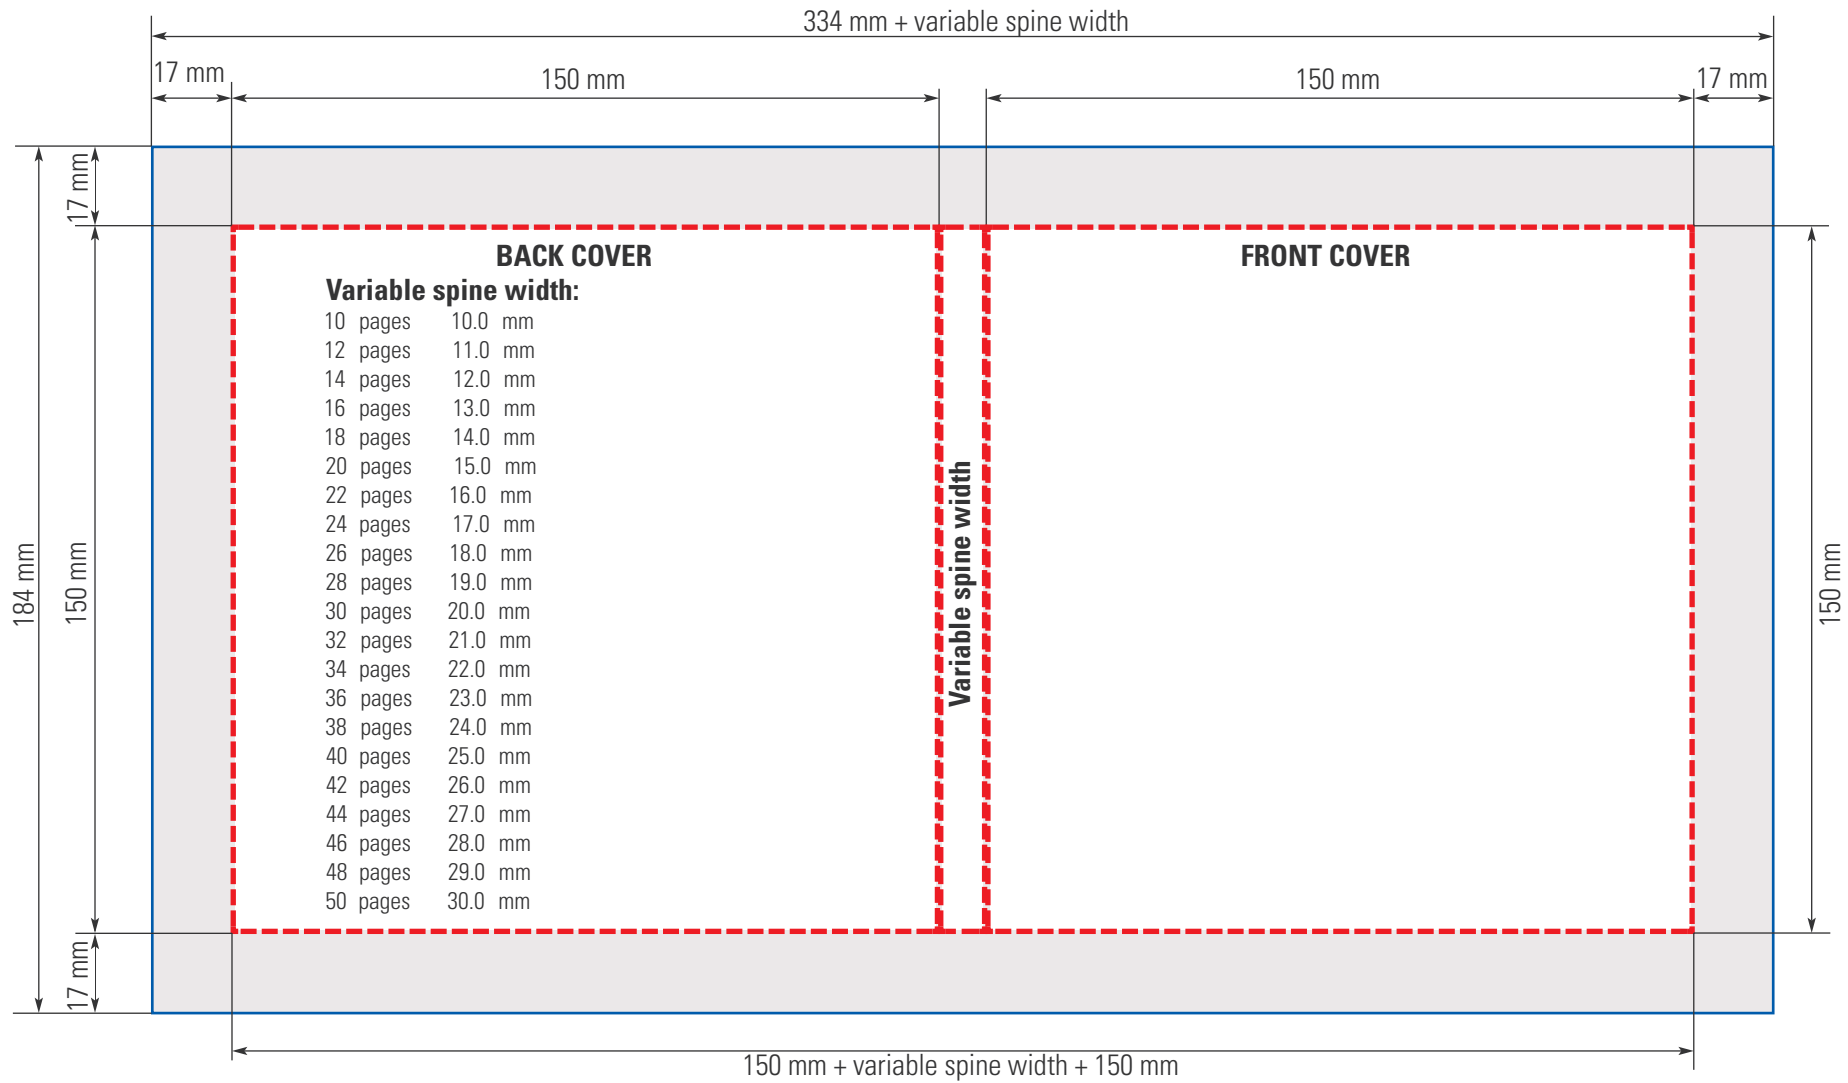

Pearl Album 15 x 15 cm (≈ 6 x 6")

SINGLE PAGES

Pearl Album 15 x 15 cm (≈ 6 x 6")

FULL SPREAD

Pearl Album 15 x 15 cm (≈ 6 x 6")
COVER

Pearl Album 15x20 cm (≈ 6x8 in.)

SINGLE PAGES

Pearl Album 15x20 cm (≈ 6x8 in.)

FULL SPREAD

Pearl Album 15x20 cm (≈ 6x8 in.)

COVER

Pearl Album 20x15 cm (≈ 8x6 in.)

SINGLE PAGES

Pearl Album 20x15 cm (≈ 8x6 in.)
FULL SPREAD

Pearl Album 20x15 cm (≈ 8x6 in.)

COVER

Pearl Album 24 x 24 cm ($\approx 9\frac{1}{2}$ x $9\frac{1}{2}$ ")

FULL SPREAD

Pearl Album 24 x 24 cm ($\approx 9\frac{1}{2} \times 9\frac{1}{2}$ ")

COVER

Pearl Album 28x21 cm (≈ 8 ½ x 11")

SINGLE PAGES

Pearl Album 28x21 cm ($\approx 8 \frac{1}{2} \times 11''$)

FULL SPREAD

Pearl Album 28x21 cm (≈ 8 ½ x 11")

COVER

Pearl Album 30 x 30 cm (≈ 12 x 12")

SINGLE PAGES

Pearl Album 30 x 30 cm (≈ 12 x 12")

COVER