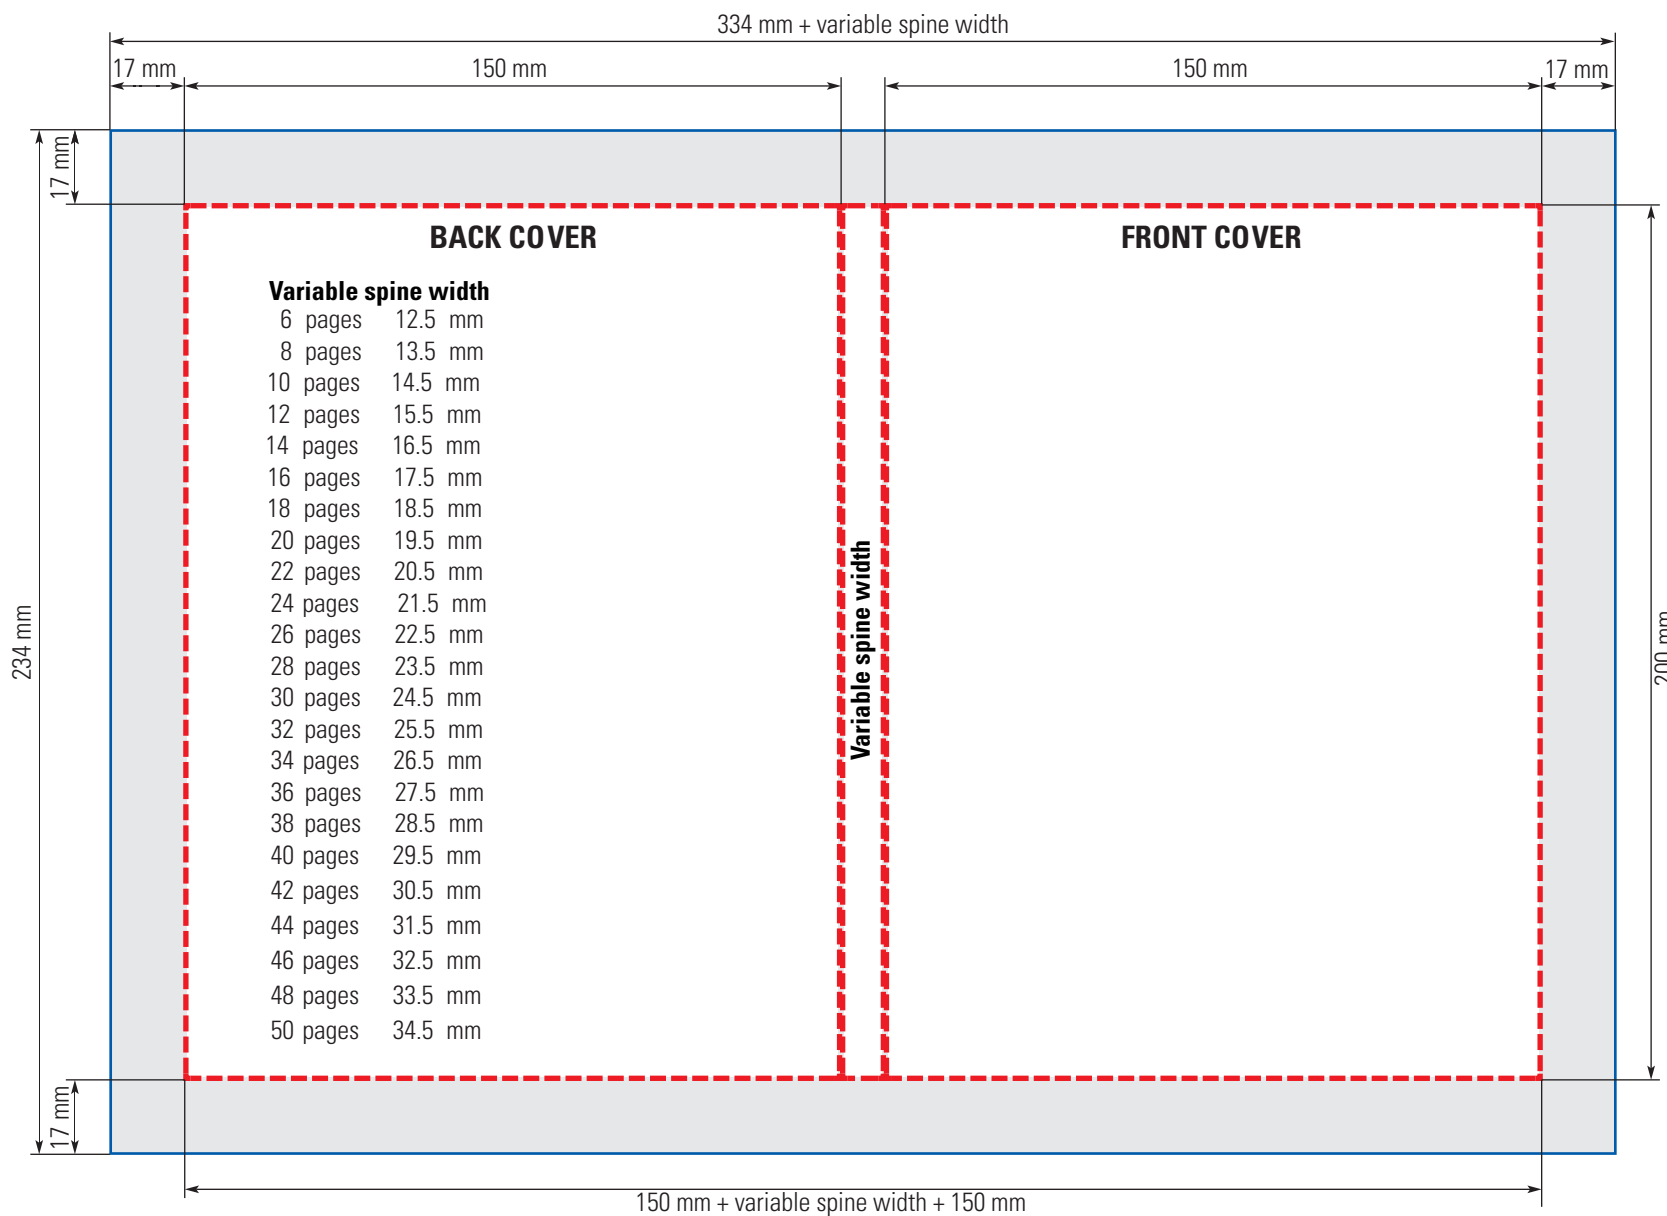

Pearl Album 15 x 15 cm (≈ 6 x 6")

SINGLE PAGES

Pearl Album 15 x 15 cm (≈ 6 x 6")

FULL SPREAD

Pearl Album 15 x 15 cm (≈ 6 x 6")
COVER

Pearl Album 15x20 cm (≈ 6x8 in.)

SINGLE PAGES

Pearl Album 15x20 cm (≈ 6x8 in.)

FULL SPREAD

Pearl Album 15x20 cm (≈ 6x8 in.)

COVER

Pearl Album 20x15 cm (≈ 8x6 in.)

SINGLE PAGES

Pearl Album 20x15 cm (≈ 8x6 in.)
FULL SPREAD

Pearl Album 20x15 cm (≈ 8x6 in.)

COVER

COVER

Pearl Album 21x28 cm (≈ 8½x11 in.)

SINGLE PAGES

Pearl Album 21x28 cm (≈ 8½x11 in.)

FULL SPREAD

Pearl Album 21x28 cm (≈ 8½x11 in.)

COVER

Pearl Album 24 x 24 cm ($\approx 9\frac{1}{2} \times 9\frac{1}{2}$ ")
SINGLE PAGES

FULL SPREAD

Pearl Album 28x21 cm (≈ 8 ½ x 11")

COVER

Pearl Album 30 x 30 cm (≈ 12 x 12")

SINGLE PAGES

Pearl Album 30 x 30 cm (≈ 12 x 12")

COVER