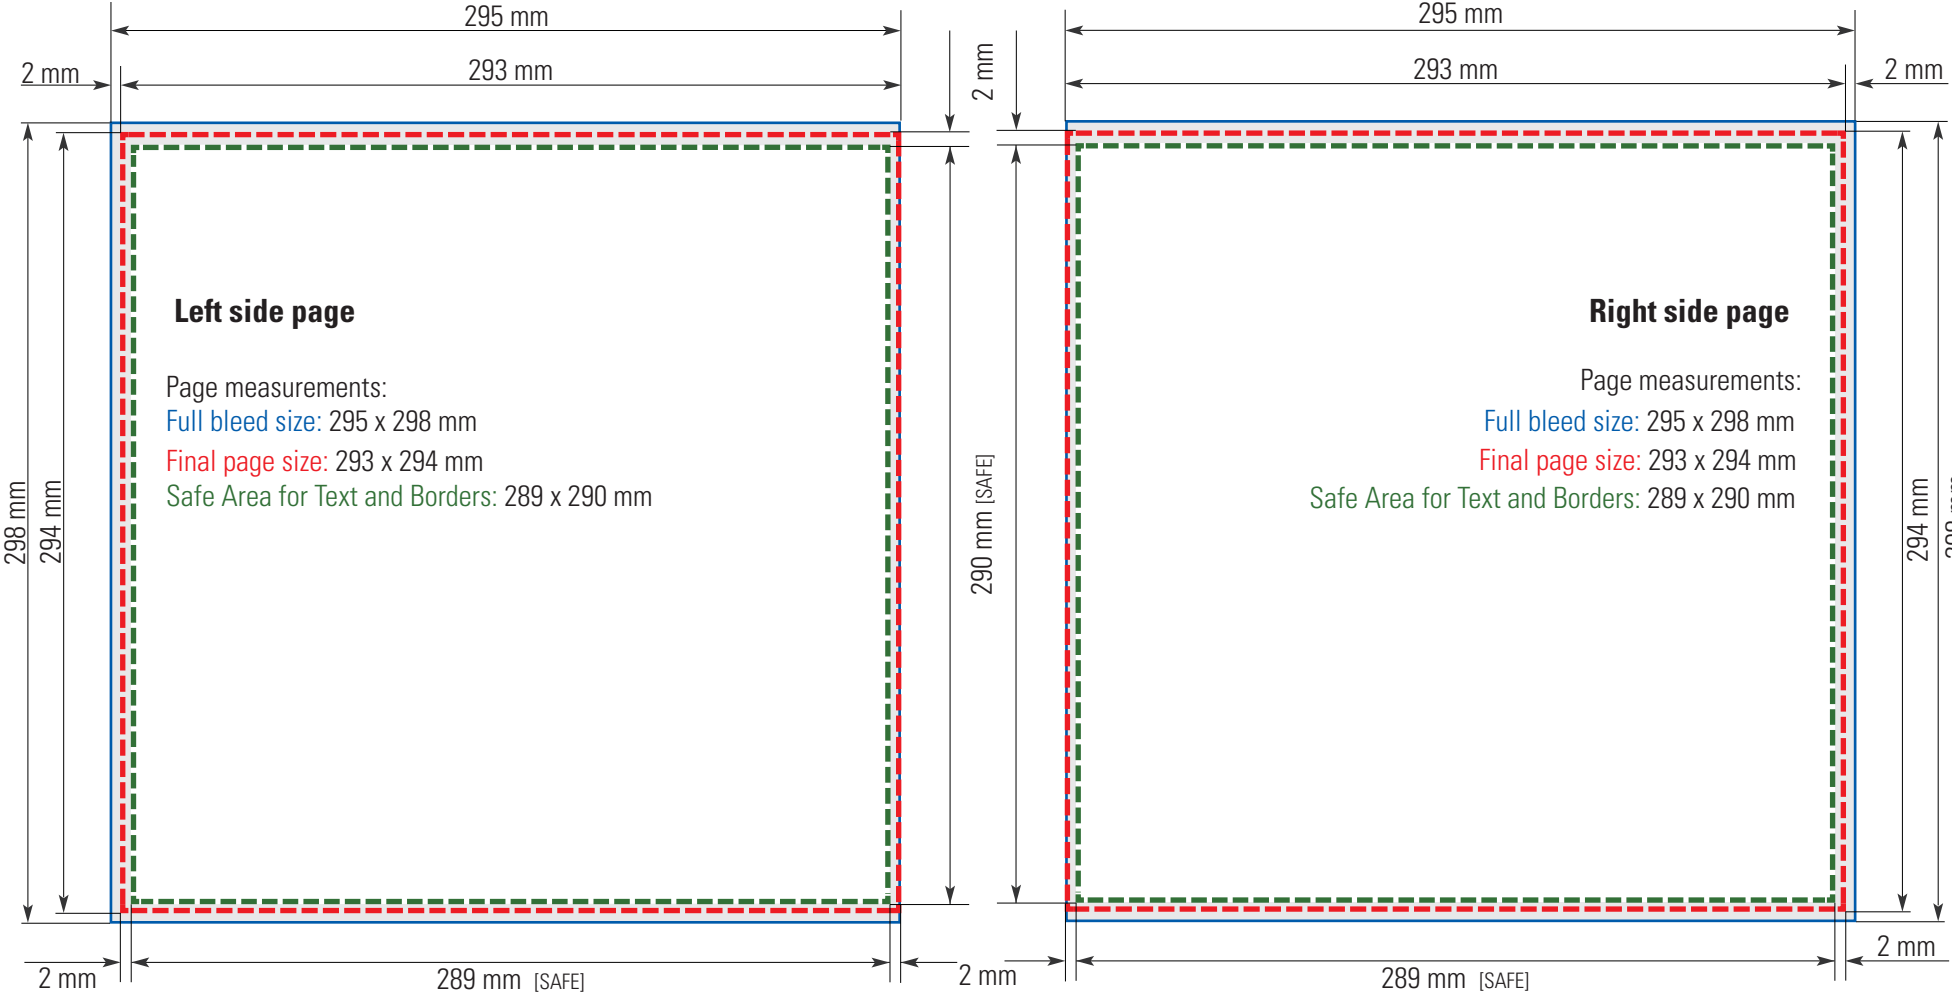

FULL SPREAD

Pearl Album 15x20 cm (≈ 6x8 in.)

COVER

Pearl Album 20x15 cm (≈ 8x6 in.)

SINGLE PAGES

Pearl Album 20x15 cm (≈ 8x6 in.)
FULL SPREAD

Pearl Album 20x15 cm (≈ 8x6 in.)

COVER

COVER

Pearl Album 21x28 cm (≈ 8½x11 in.)

SINGLE PAGES

Pearl Album 21x28 cm (≈ 8½x11 in.)

FULL SPREAD

Pearl Album 21x28 cm (≈ 8½x11 in.)

COVER

Pearl Album 24 x 24 cm ($\approx 9\frac{1}{2} \times 9\frac{1}{2}$ ")
SINGLE PAGES

Pearl Album 24 x 24 cm ($\approx 9\frac{1}{2}$ x $9\frac{1}{2}$ ")

FULL SPREAD

Pearl Album 24 x 24 cm ($\approx 9\frac{1}{2} \times 9\frac{1}{2}$ ")

COVER

Pearl Album 28x21 cm (≈ 8 ½ x 11")

SINGLE PAGES

Pearl Album 28x21 cm ($\approx 8 \frac{1}{2} \times 11''$)

FULL SPREAD

Pearl Album 28x21 cm (≈ 8 ½ x 11")

COVER

Pearl Album 30 x 30 cm (≈ 12 x 12")

SINGLE PAGES

Pearl Album 30 x 30 cm (≈ 12 x 12")

COVER