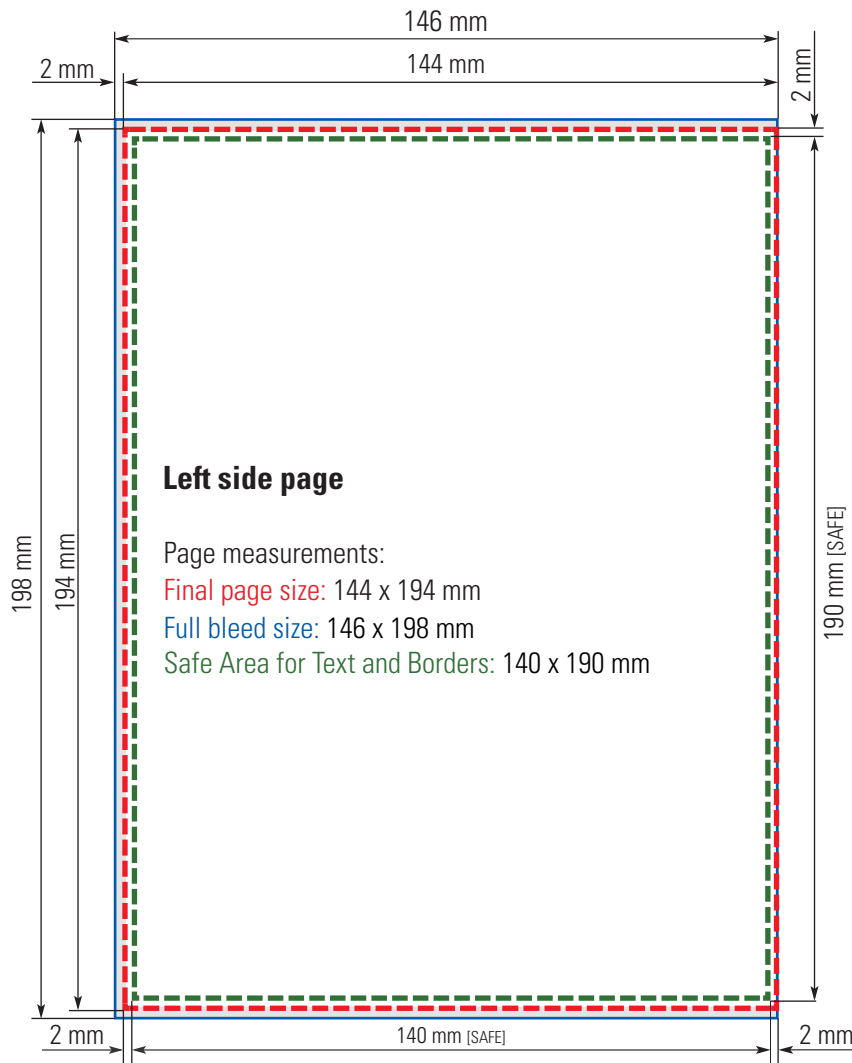

Pearl Album 15 x 15 cm (≈ 6 x 6")

SINGLE PAGES

Pearl Album 15 x 15 cm (≈ 6 x 6")

FULL SPREAD

Pearl Album 15 x 15 cm (≈ 6 x 6")
COVER

Pearl Album 15x20 cm (≈ 6x8 in.)

SINGLE PAGES

Pearl Album 15x20 cm (≈ 6x8 in.)

FULL SPREAD

Pearl Album 15x20 cm (≈ 6x8 in.)

COVER

Pearl Album 20x15 cm (≈ 8x6 in.)

SINGLE PAGES

Pearl Album 20x15 cm (≈ 8x6 in.)
FULL SPREAD

Pearl Album 20x15 cm (≈ 8x6 in.)

COVER

Pearl Album 24 x 24 cm ($\approx 9\frac{1}{2}$ x $9\frac{1}{2}$ ")

FULL SPREAD

Pearl Album 24 x 24 cm ($\approx 9\frac{1}{2} \times 9\frac{1}{2}$ ")

COVER

Pearl Album 28x21 cm (≈ 8 ½ x 11")

SINGLE PAGES

Pearl Album 28x21 cm ($\approx 8 \frac{1}{2} \times 11''$)

FULL SPREAD

Pearl Album 28x21 cm (≈ 8 ½ x 11")

COVER

Pearl Album 30 x 30 cm (≈ 12 x 12")

SINGLE PAGES

Pearl Album 30 x 30 cm (≈ 12 x 12")

COVER