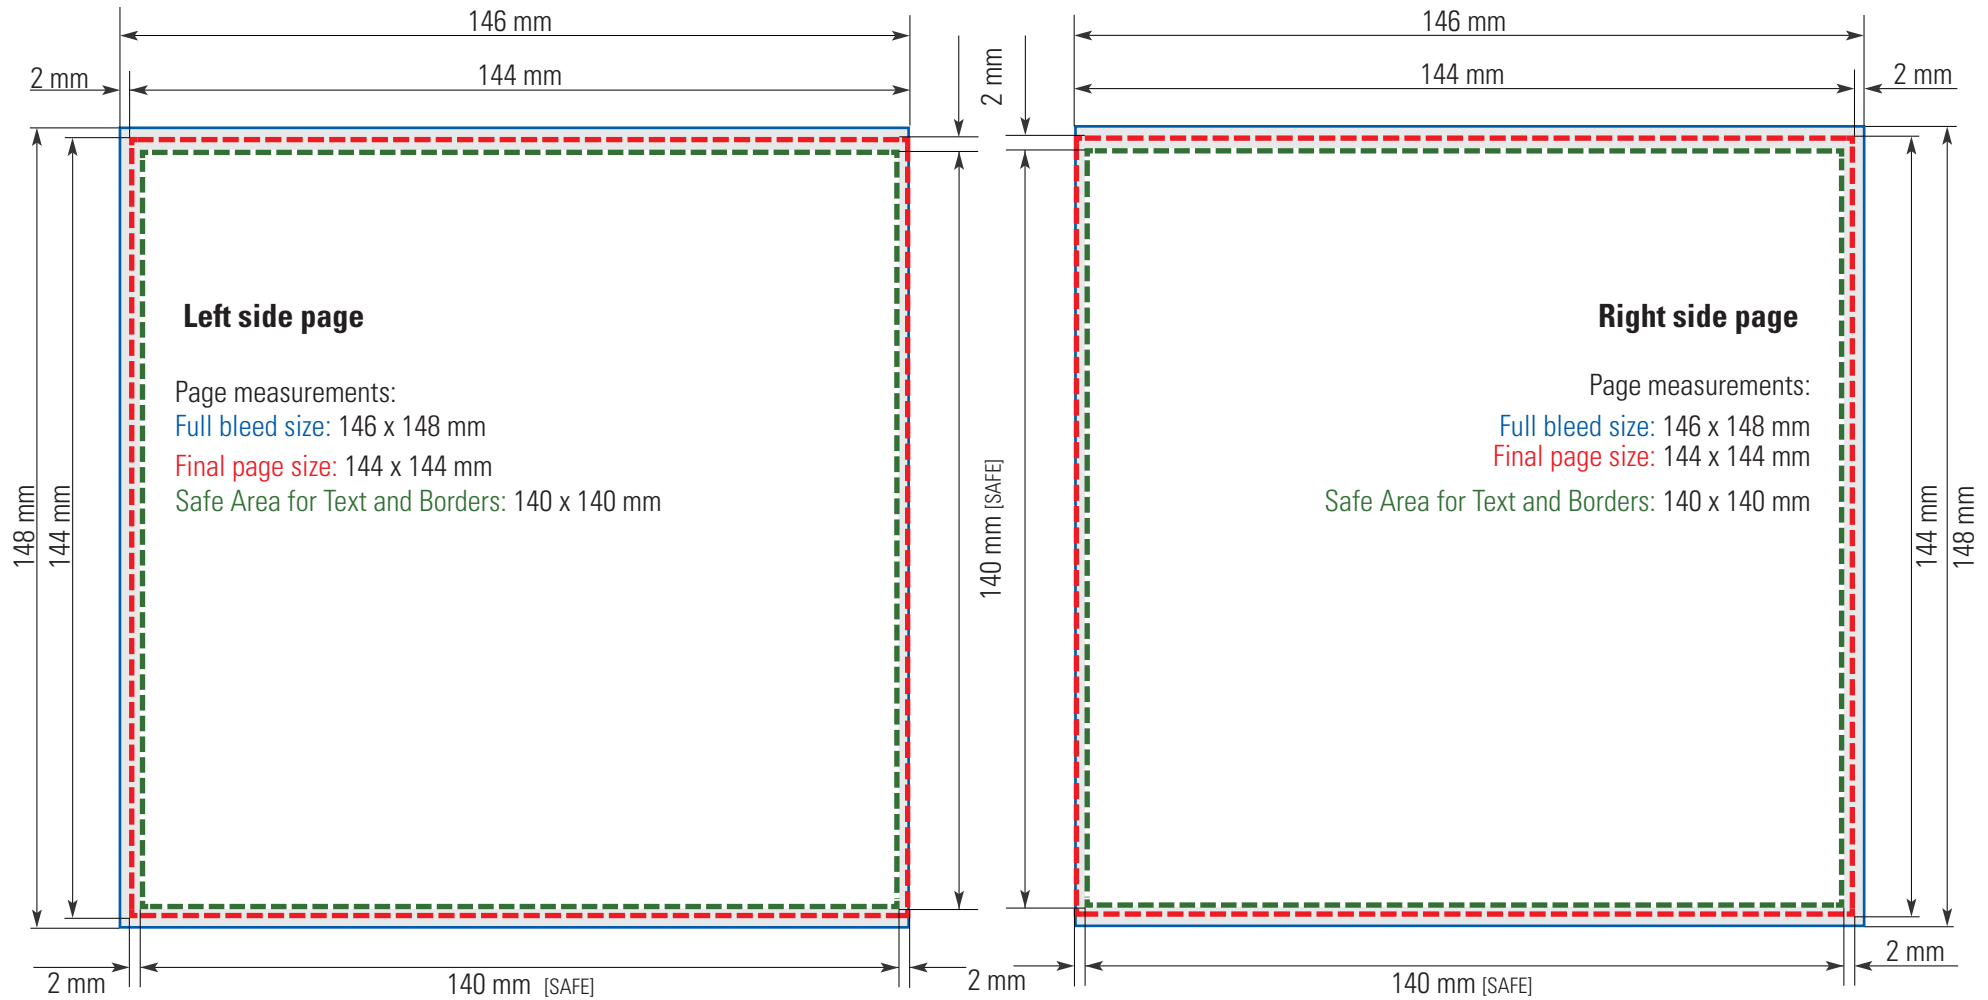

Pearl Album 15 x 15 cm (≈ 6 x 6")

SINGLE PAGES