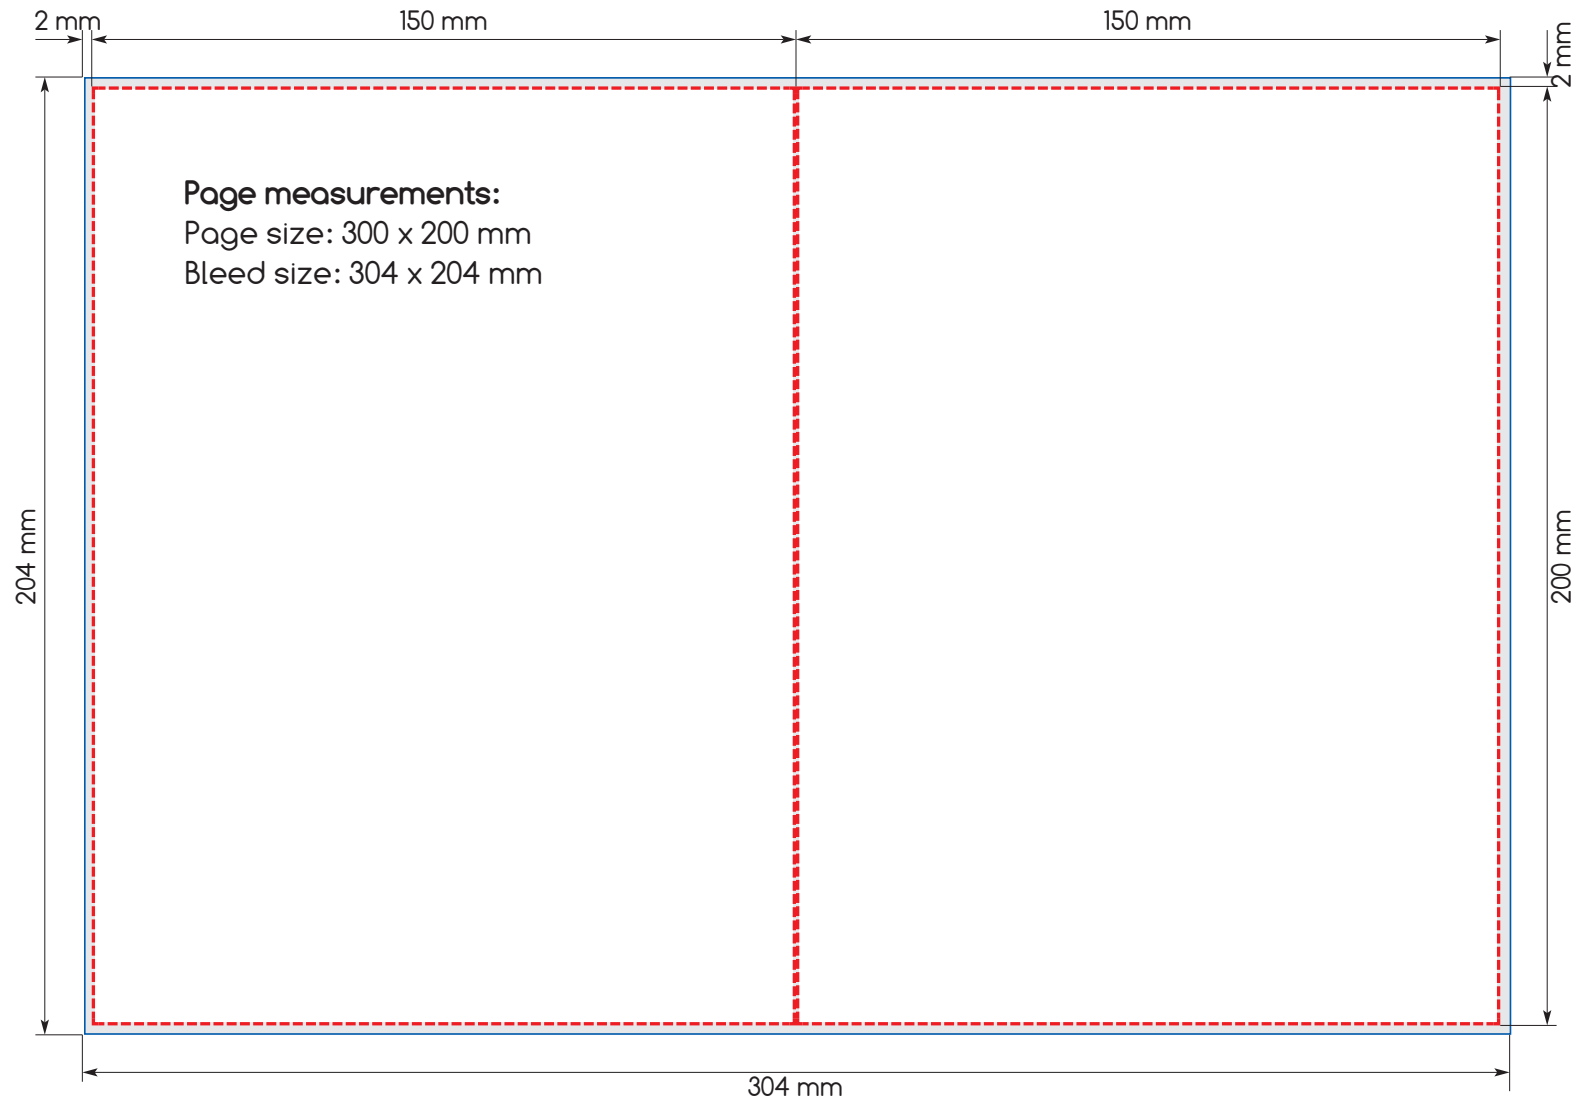

## PRESS BOOK

Soft Cover Press Book - 15 x 20 cm ( $\approx 6 \times 8$ "  
SINGLE PAGES

## PRESS BOOK

Soft Cover Press Book - 15 x 20 cm ( $\approx$  6 x 8")  
SPREADS

## PRESS BOOK

Soft Cover Press Book - 15 x 20 cm ( $\approx 6 \times 8''$ )  
COVER