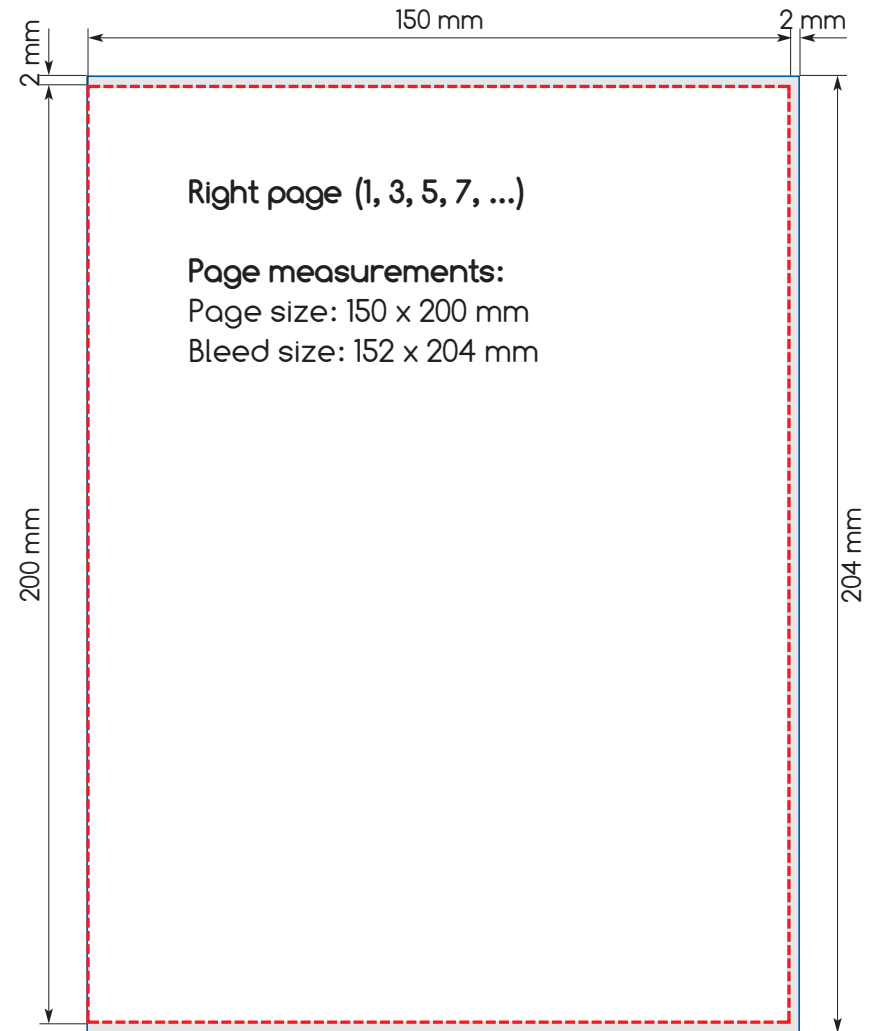

## PRESS BOOK

Soft Cover Press Book - 15 x 20 cm ( $\approx 6 \times 8$ "  
SINGLE PAGES

## PRESS BOOK

Soft Cover Press Book - 15 x 20 cm ( $\approx$  6 x 8")  
SPREADS

## PRESS BOOK

Soft Cover Press Book - 15 x 20 cm ( $\approx 6 \times 8''$ )  
COVER