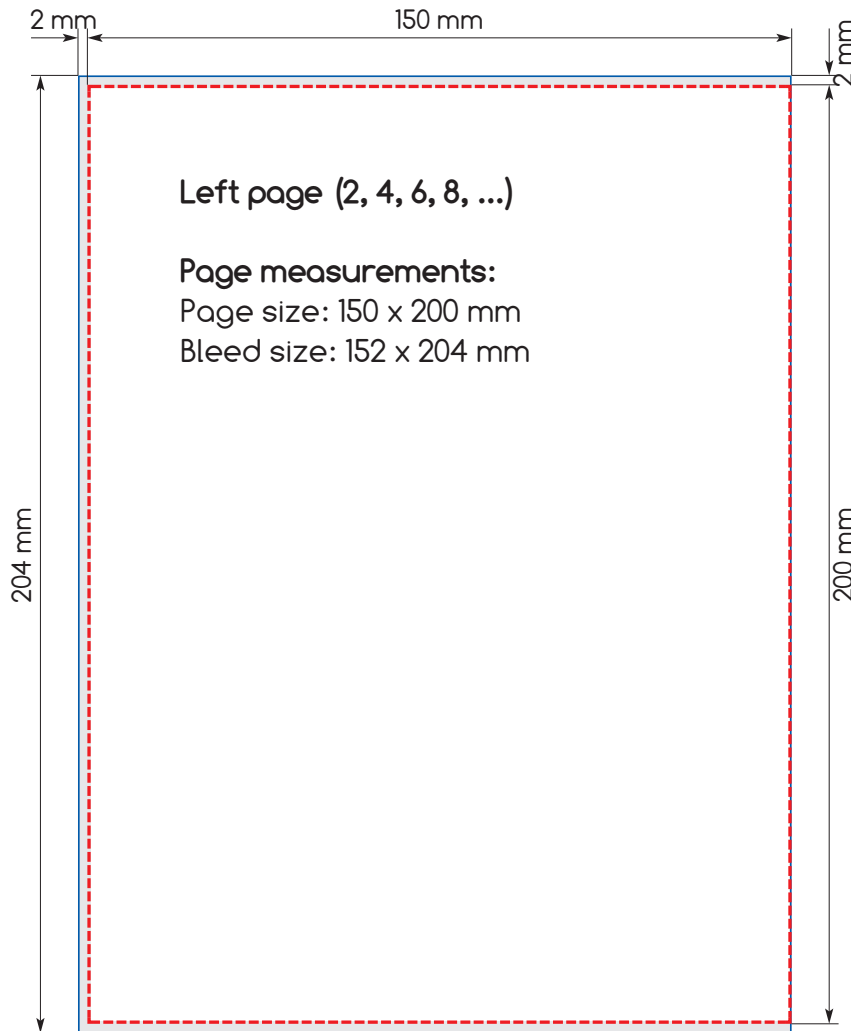

## PRESS BOOK

Soft Cover Press Book - 15 x 20 cm ( $\approx 6 \times 8$ "  
SINGLE PAGES

## PRESS BOOK

Soft Cover Press Book - 15 x 20 cm ( $\approx$  6 x 8")  
SPREADS

## PRESS BOOK

Soft Cover Press Book - 15 x 20 cm ( $\approx 6 \times 8''$ )  
COVER