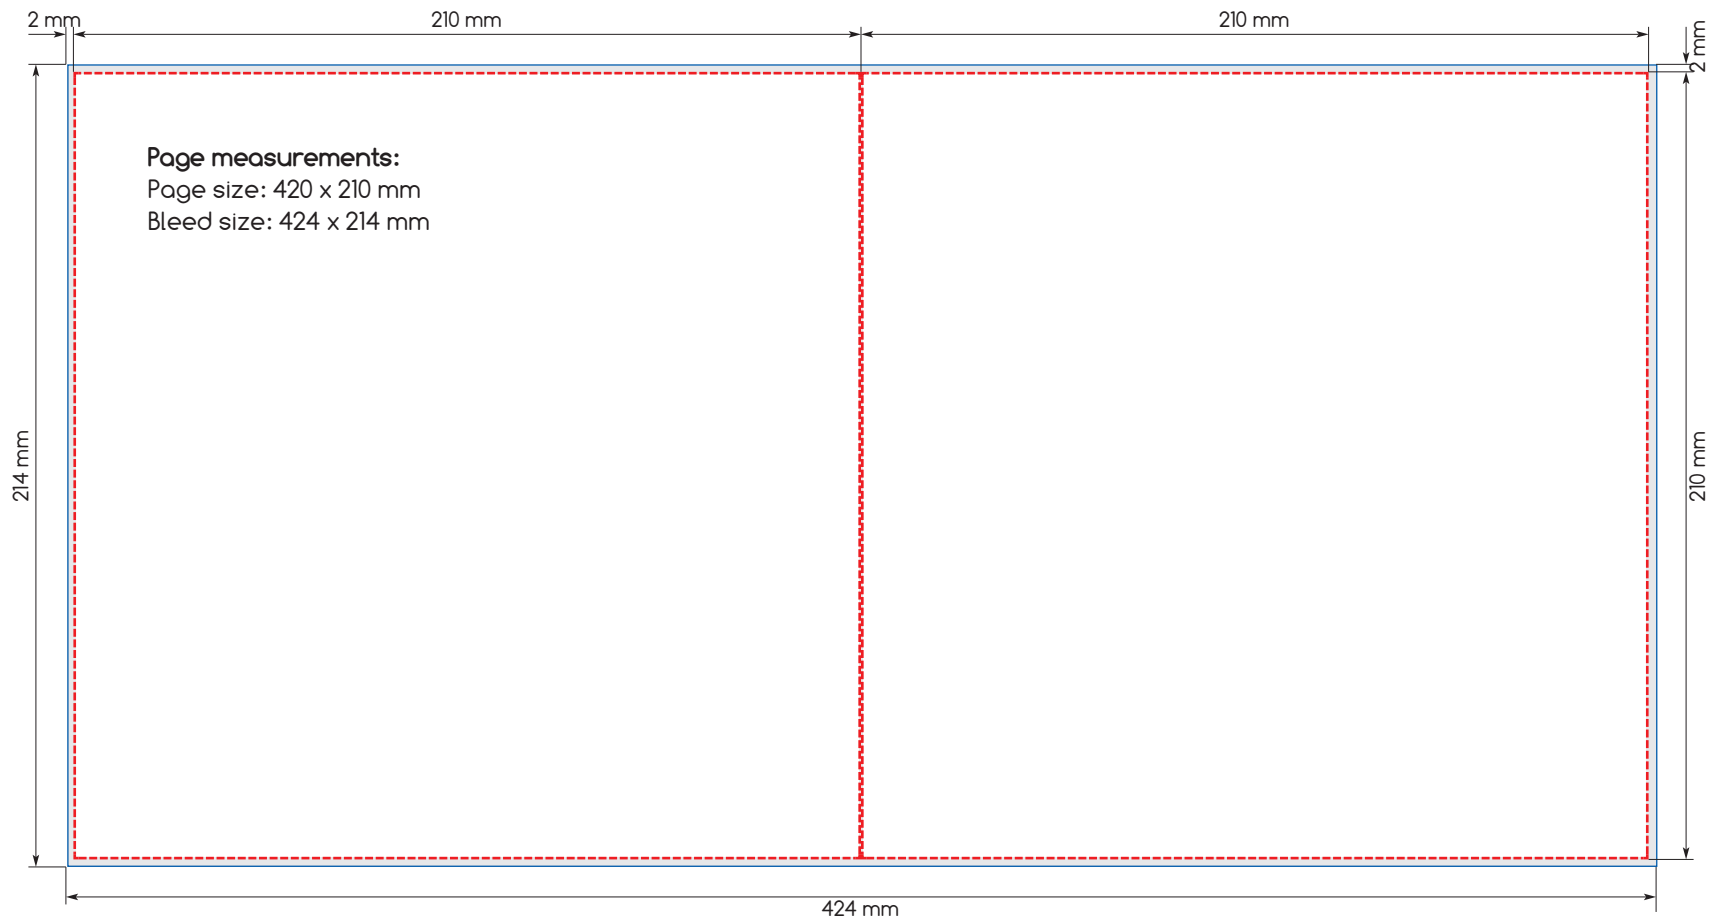

Soft Cover

PRESS BOOK

Soft Cover Press Book - 21 x 21 cm ($\approx 8\frac{1}{4} \times 8\frac{1}{4}$ "
SINGLE PAGES

Soft Cover

PRESS BOOK

Soft Cover Press Book - 21 x 21 cm ($\approx 8\frac{1}{4} \times 8\frac{1}{4}$)
SPREADS

Soft Cover

PRESS BOOK

Soft Cover Press Book - 21 x 21 cm ($\approx 8\frac{1}{4} \times 8\frac{1}{4}$)
COVER