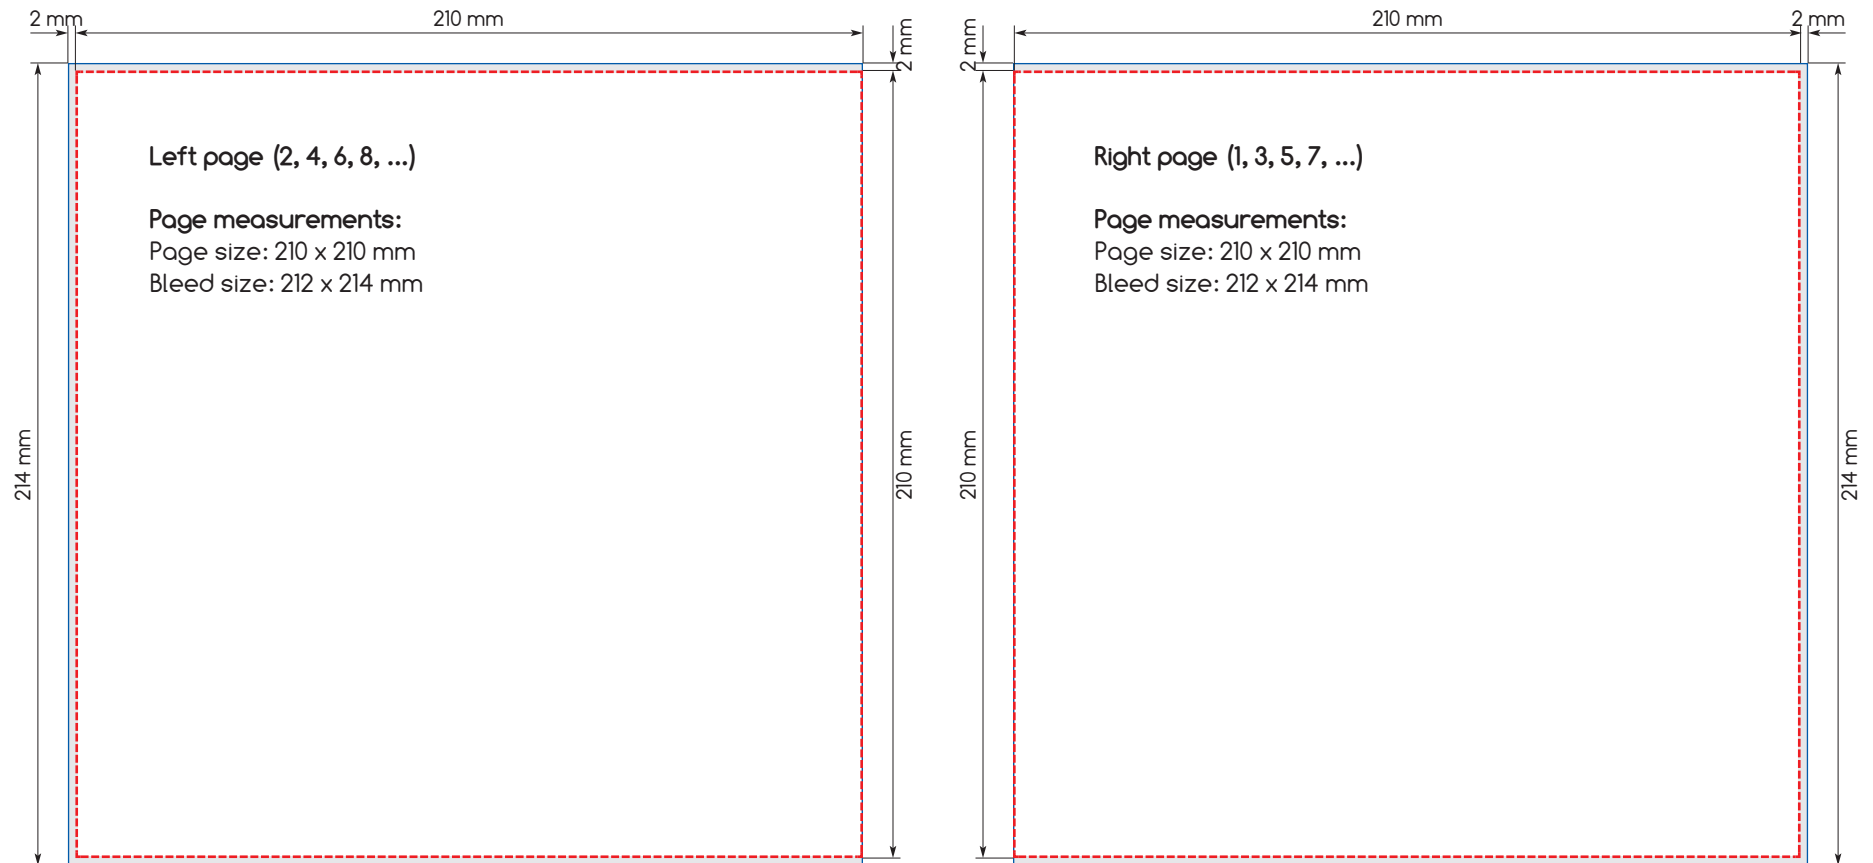

Soft Cover

PRESS BOOK

Soft Cover Press Book - 21 x 21 cm ($\approx 8\frac{1}{4} \times 8\frac{1}{4}$ "
SINGLE PAGES

Soft Cover

PRESS BOOK

Soft Cover Press Book - 21 x 21 cm ($\approx 8\frac{1}{4} \times 8\frac{1}{4}$)
SPREADS

Soft Cover

PRESS BOOK

Soft Cover Press Book - 21 x 21 cm ($\approx 8\frac{1}{4} \times 8\frac{1}{4}$)
COVER